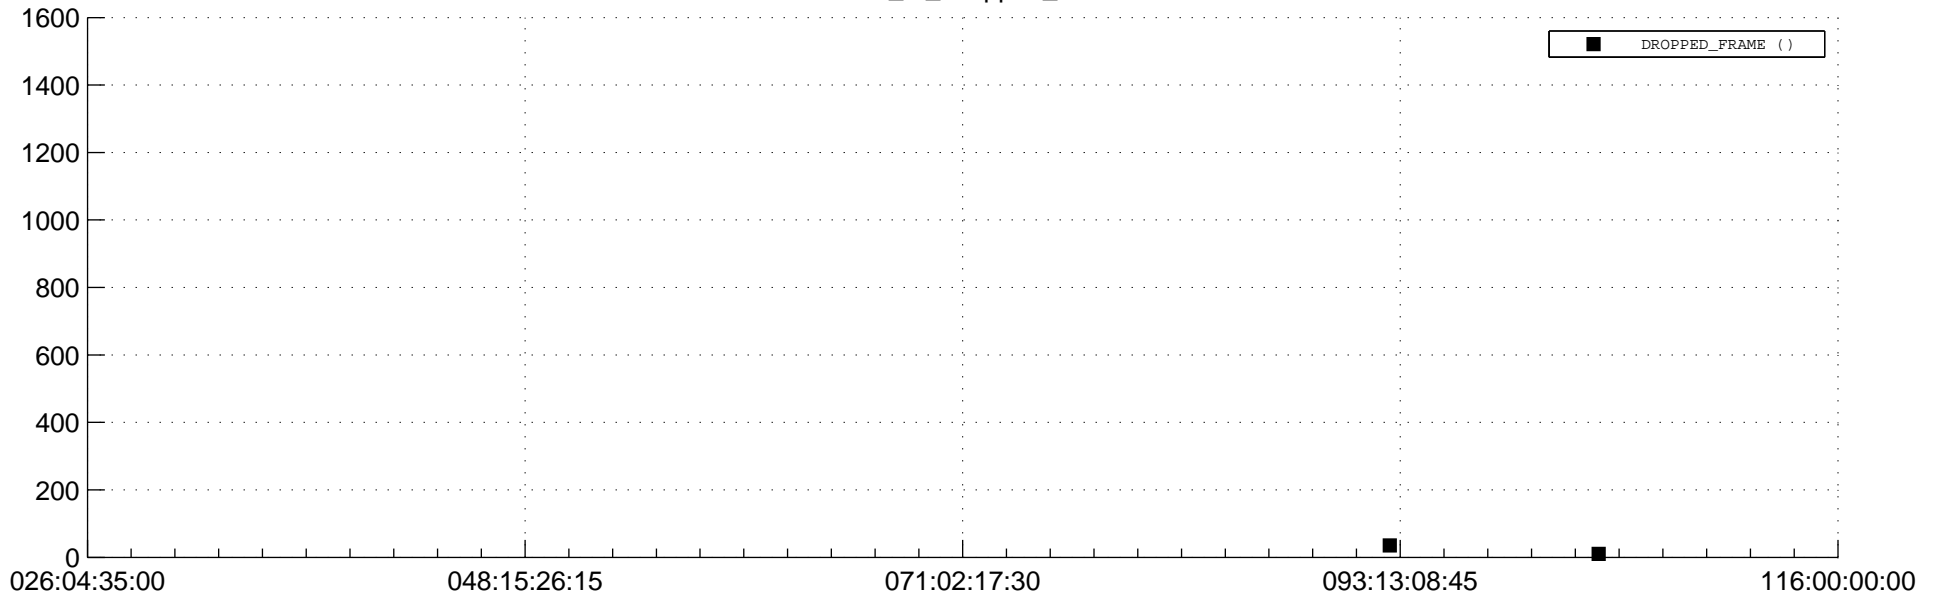

STEREO AHEAD Downlink Performance 2019:117

Number_of_Dropped_Frame

DSS_Station