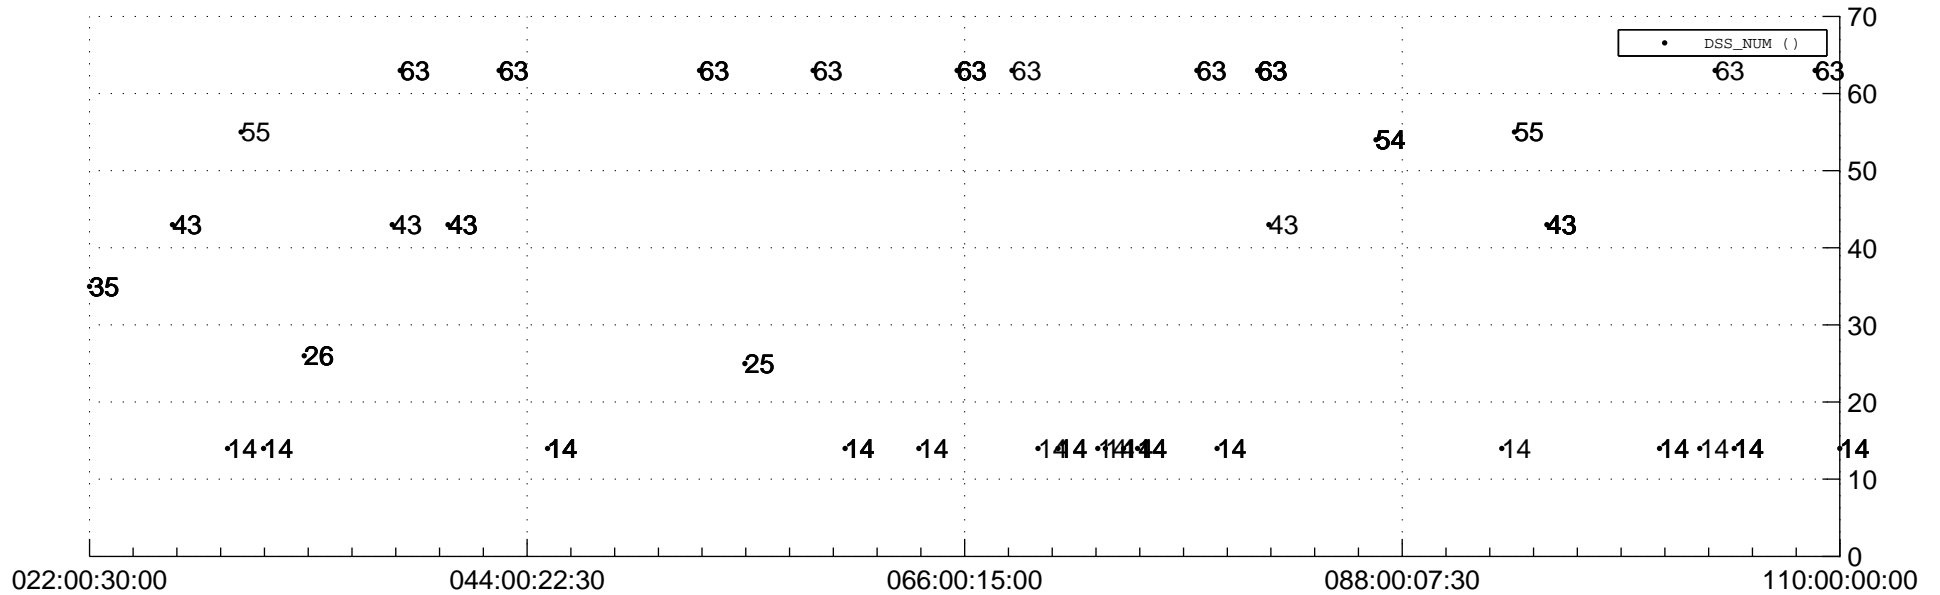

STEREO AHEAD Downlink Performance 2019:112

Number_of_Dropped_Frame

DSS_Station

Spacecraft Time (2019:022:00:30:00.000 -2019:110:00:00:00.000)

/disks/d81/project/stereo/mops/assessment/ahead/automation/output/engdump/yesterdaily/ahead_dp_2019_112.csv