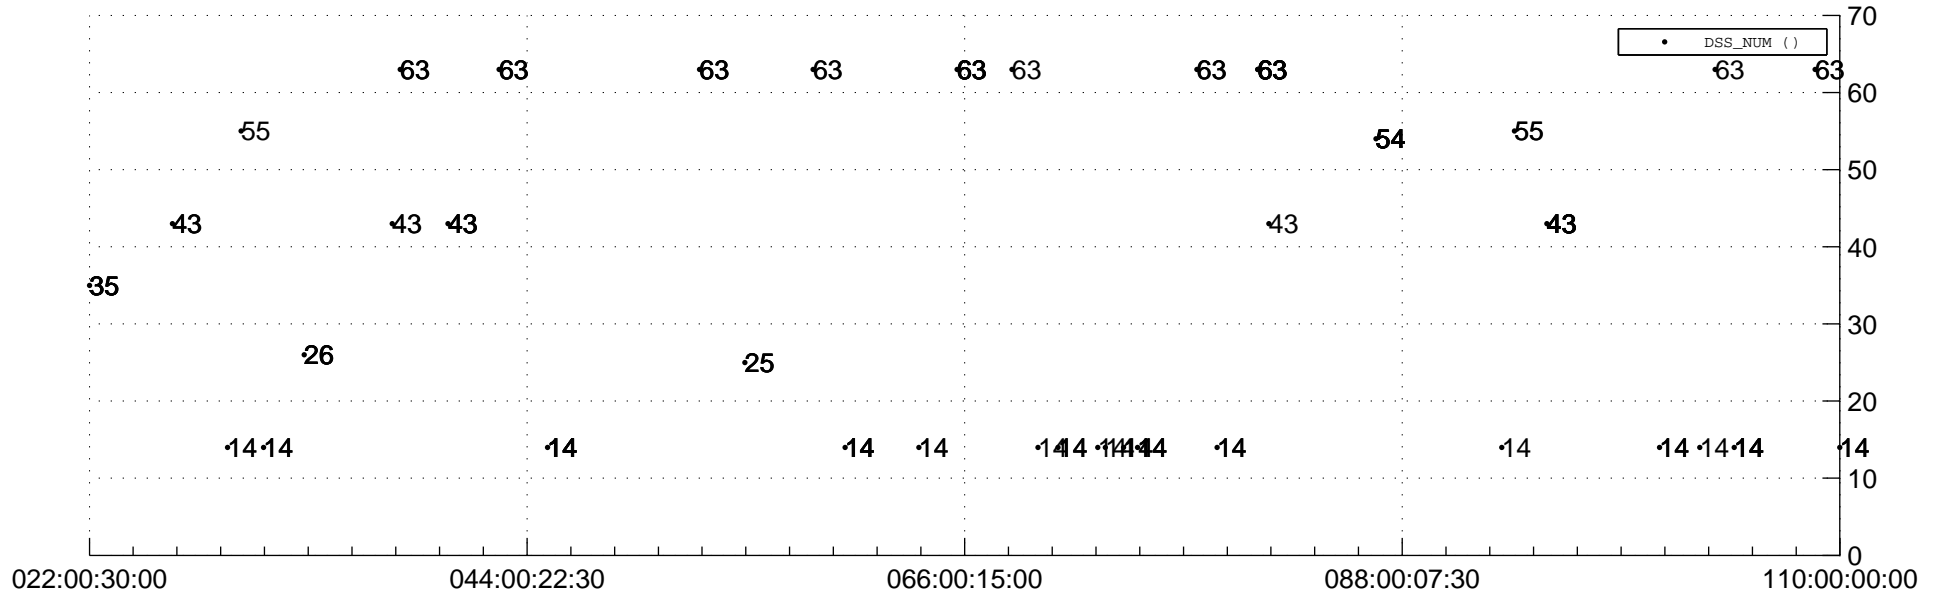

STEREO AHEAD Downlink Performance 2019:111

Number_of_Dropped_Frame

DSS_Station

Spacecraft Time (2019:022:00:30:00.000 -2019:110:00:00:00.000)

/disks/d81/project/stereo/mops/assessment/ahead/automation/output/engdump/yesterdaily/ahead_dp_2019_111.csv