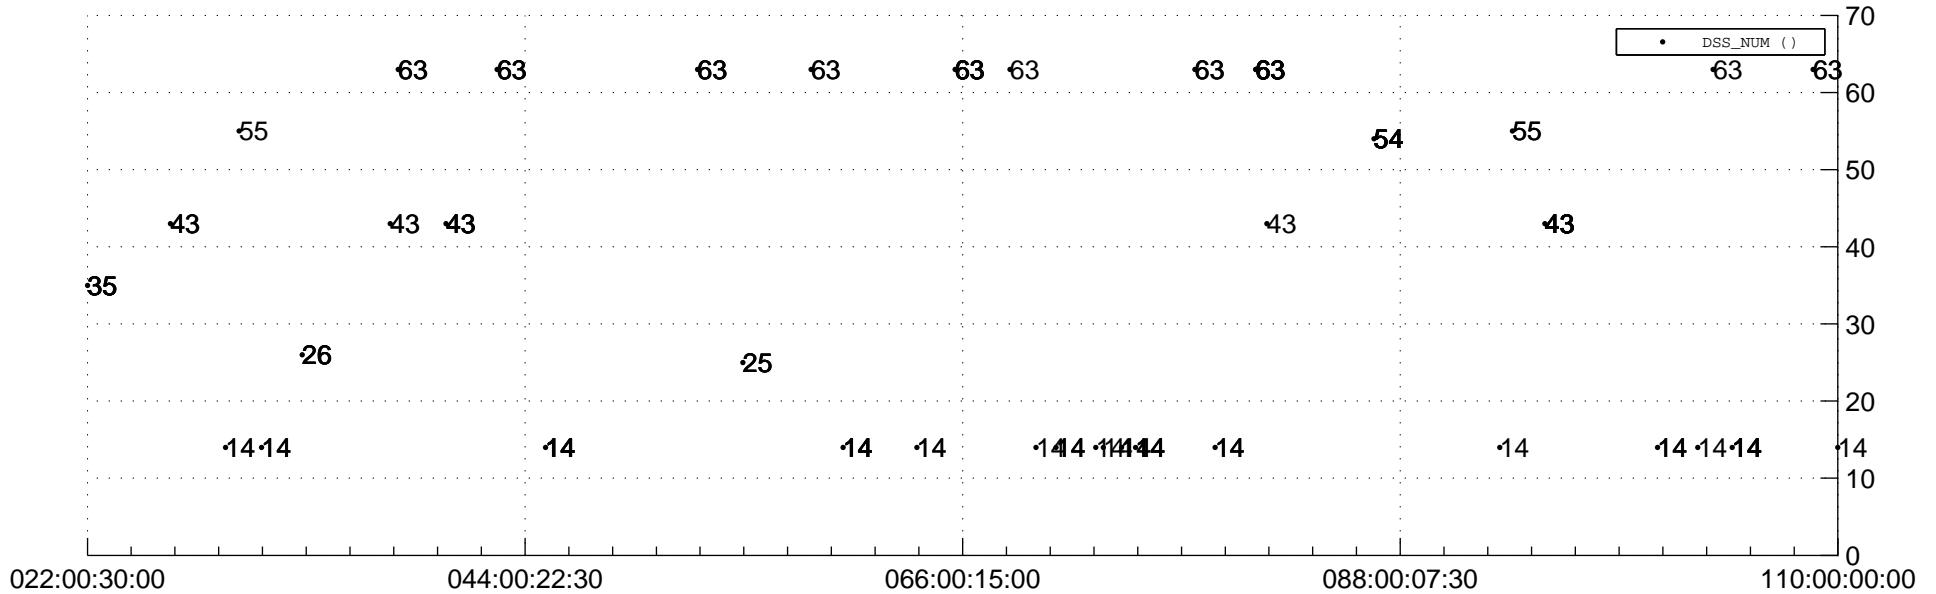

STEREO AHEAD Downlink Performance 2019:110

Number_of_Dropped_Frame

DSS_Station

Spacecraft Time (2019:022:00:30:00.000 -2019:110:00:00:00.000)

/disks/d81/project/stereo/mops/assessment/ahead/automation/output/engdump/yesterdaily/ahead_dp_2019_110.csv