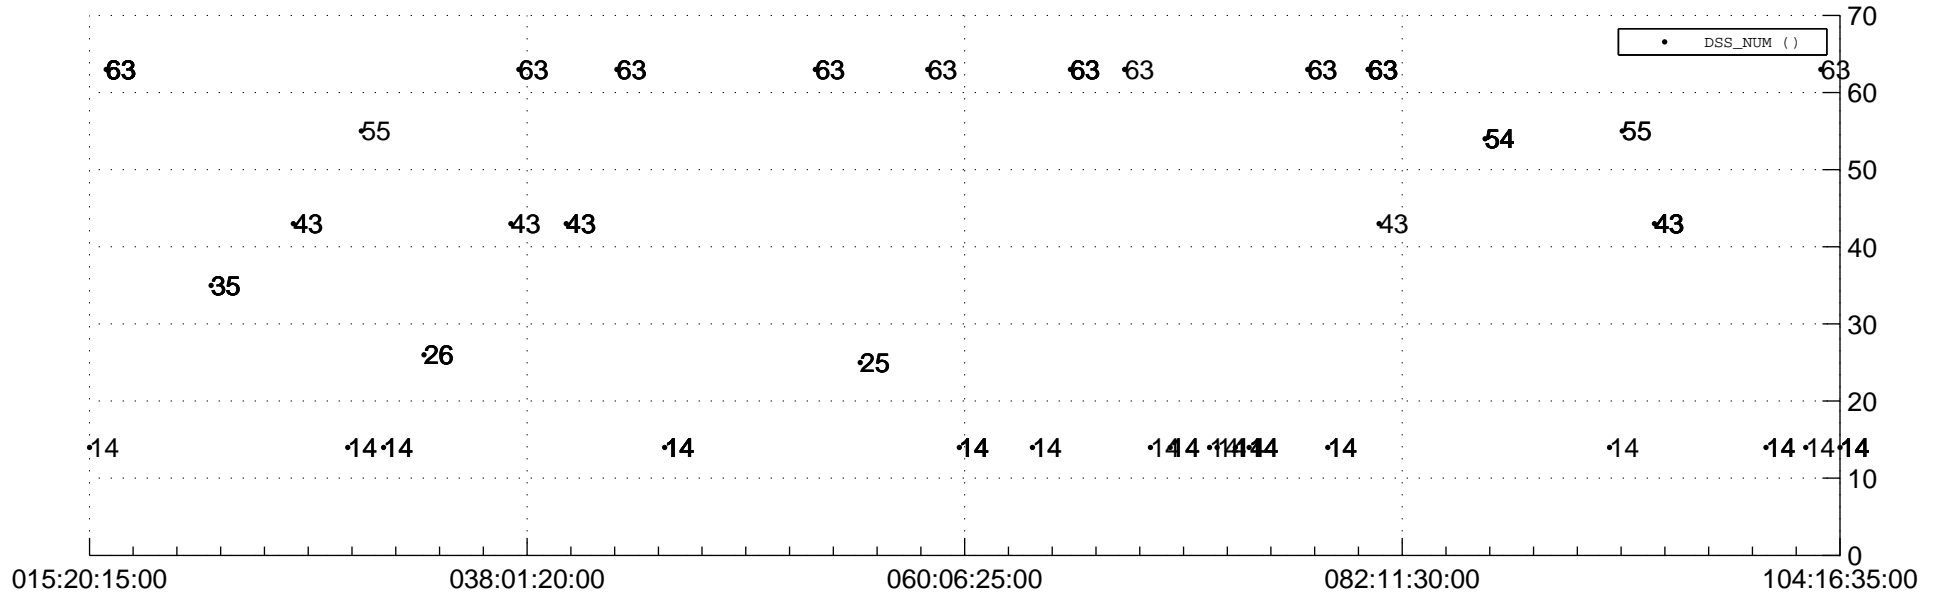

STEREO AHEAD Downlink Performance 2019:108

Number_of_Dropped_Frame

DSS_Station

Spacecraft Time (2019:015:20:15:00.000 -2019:104:16:35:00.000)

/disks/d81/project/stereo/mops/assessment/ahead/automation/output/engdump/yesterday/ahead_dp_2019_108.csv