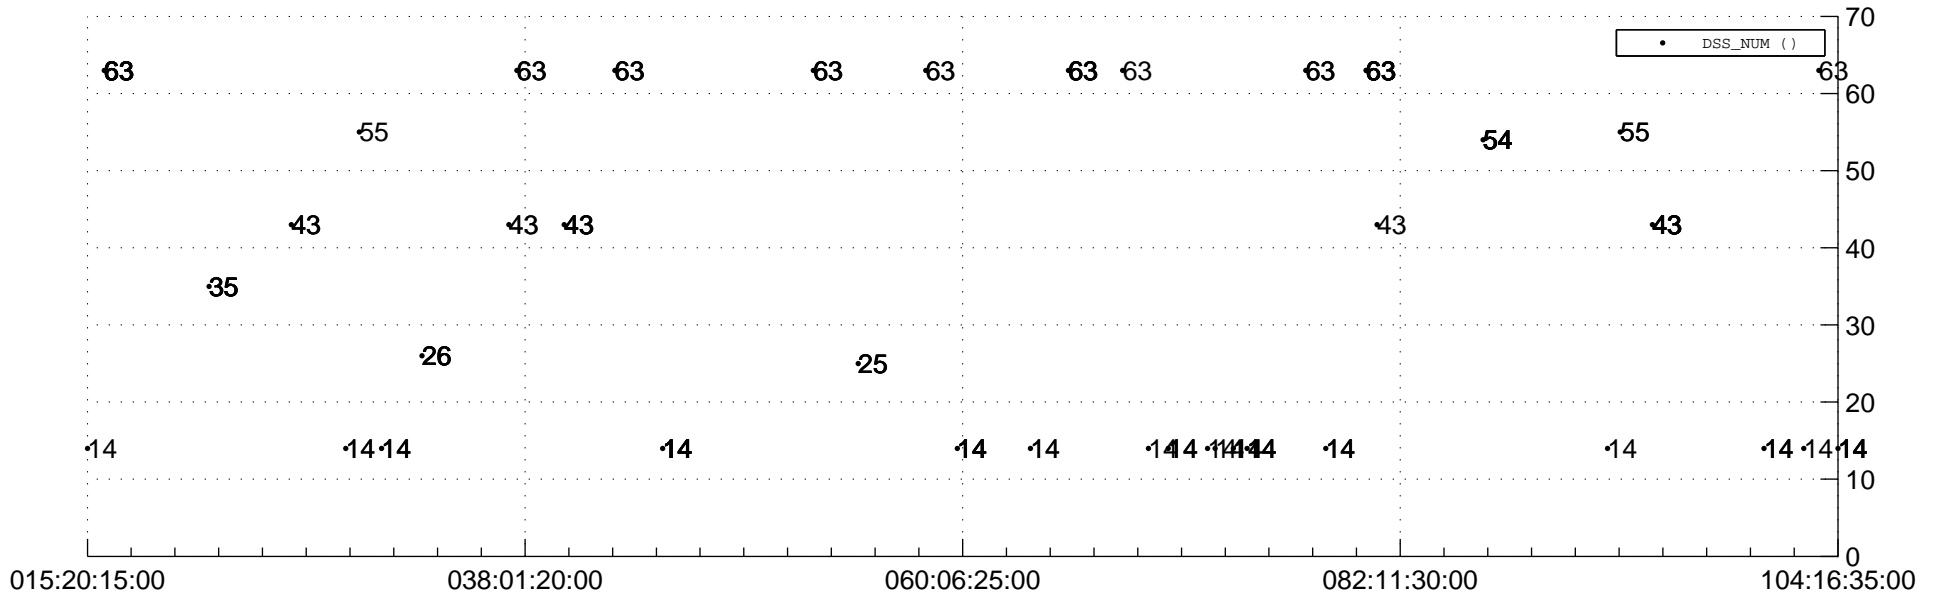

STEREO AHEAD Downlink Performance 2019:107

Number_of_Dropped_Frame

DSS_Station

Spacecraft Time (2019:015:20:15:00.000 -2019:104:16:35:00.000)

/disks/d81/project/stereo/mops/assessment/ahead/automation/output/engdump/yesterday/ahead_dp_2019_107.csv