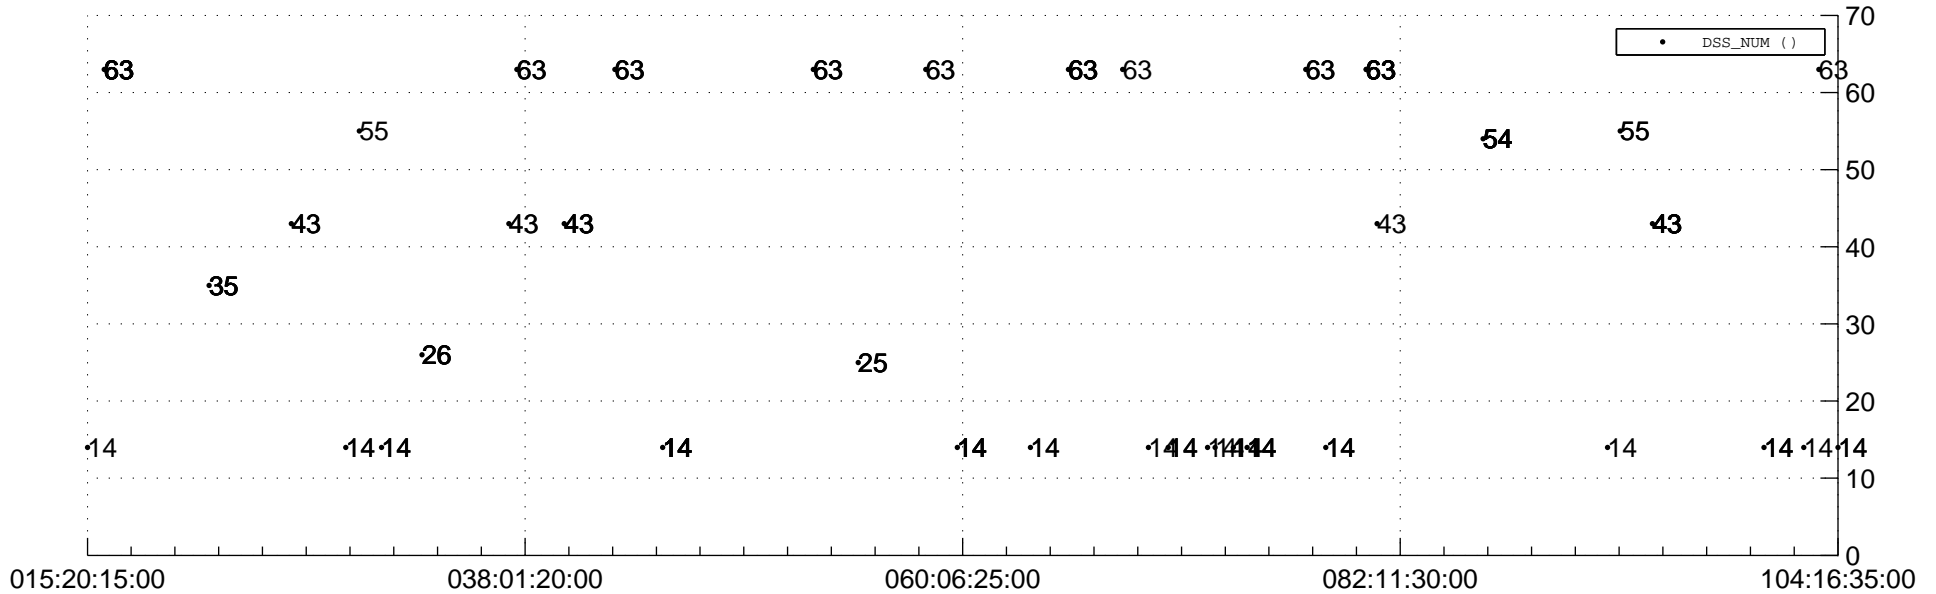

STEREO AHEAD Downlink Performance 2019:105

Number_of_Dropped_Frame

DSS_Station

Spacecraft Time (2019:015:20:15:00.000 -2019:104:16:35:00.000)

/disks/d81/project/stereo/mops/assessment/ahead/automation/output/engdump/yesterdaily/ahead_dp_2019_105.csv