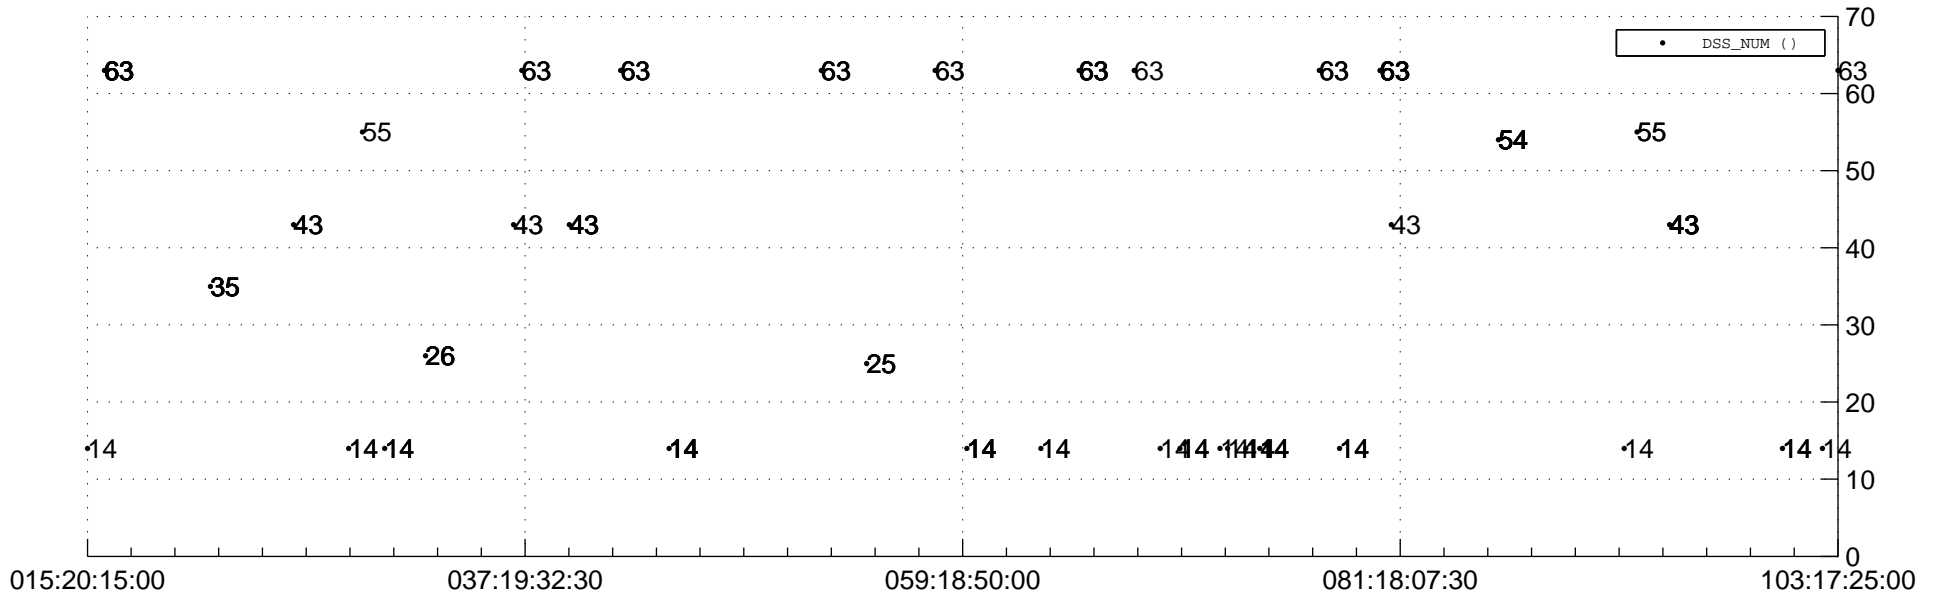

STEREO AHEAD Downlink Performance 2019:104

Number_of_Dropped_Frame

DSS_Station

Spacecraft Time (2019:015:20:15:00.000 -2019:103:17:25:00.000)

/disks/d81/project/stereo/mops/assessment/ahead/automation/output/engdump/yesterdaily/ahead_dp_2019_104.csv