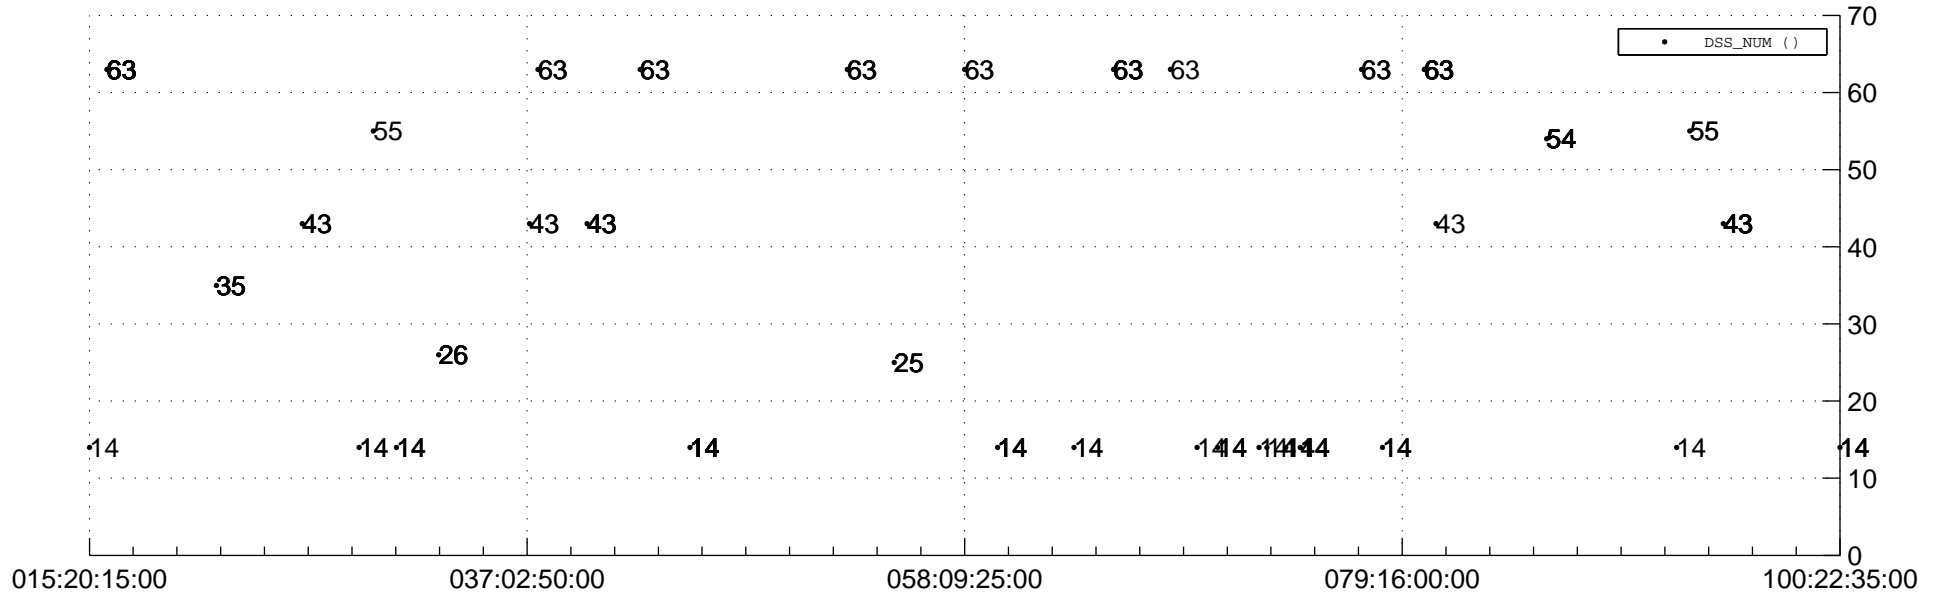

STEREO AHEAD Downlink Performance 2019:102

Number_of_Dropped_Frame

DSS_Station

Spacecraft Time (2019:015:20:15:00.000 -2019:100:22:35:00.000)

/disks/d81/project/stereo/mops/assessment/ahead/automation/output/engdump/yesterdaily/ahead_dp_2019_102.csv