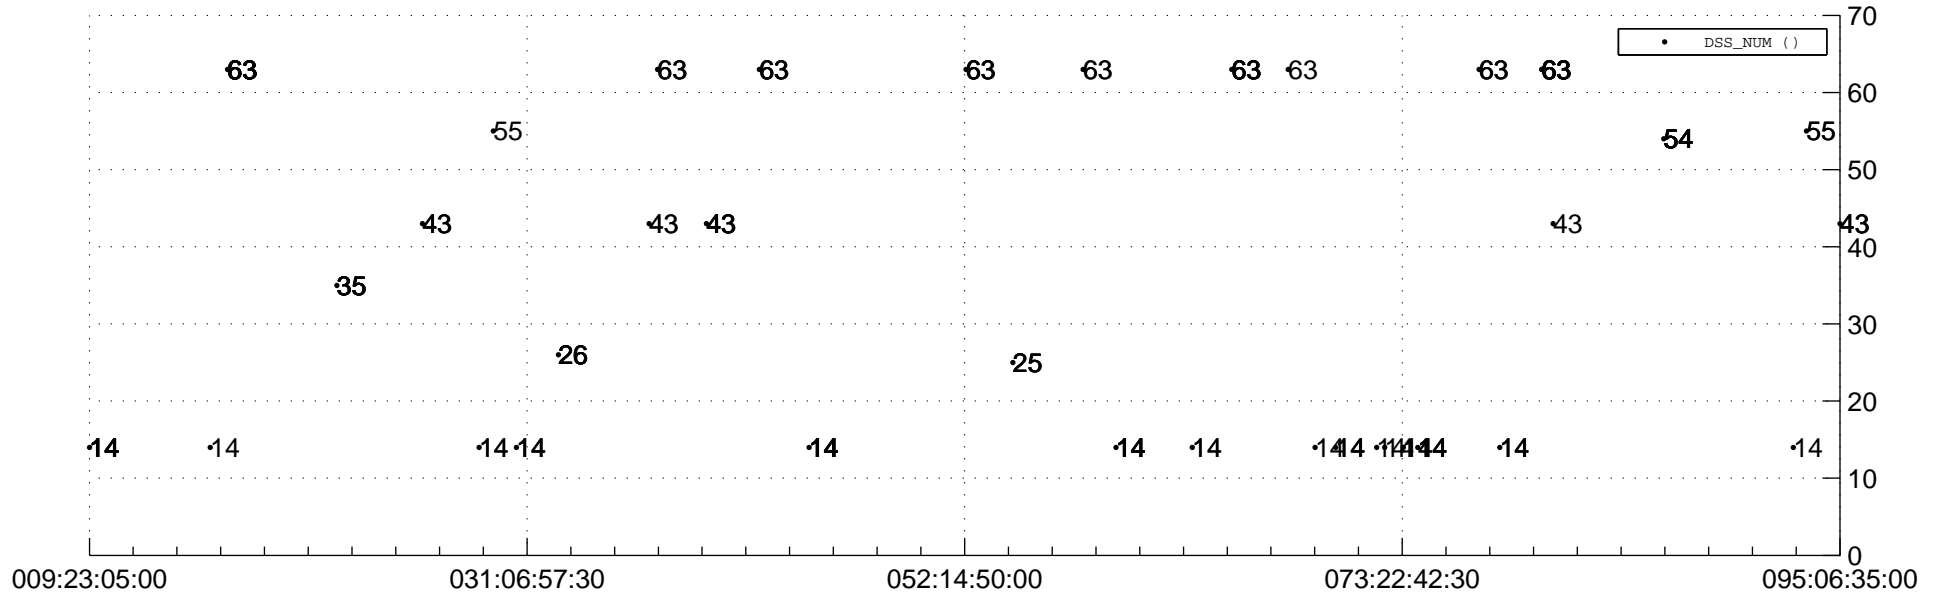

STEREO AHEAD Downlink Performance 2019:097

Number_of_Dropped_Frame

DSS_Station

Spacecraft Time (2019:009:23:05:00.000 -2019:095:06:35:00.000)

/disks/d81/project/stereo/mops/assessment/ahead/automation/output/engdump/yesterdaily/ahead_dp_2019_097.csv