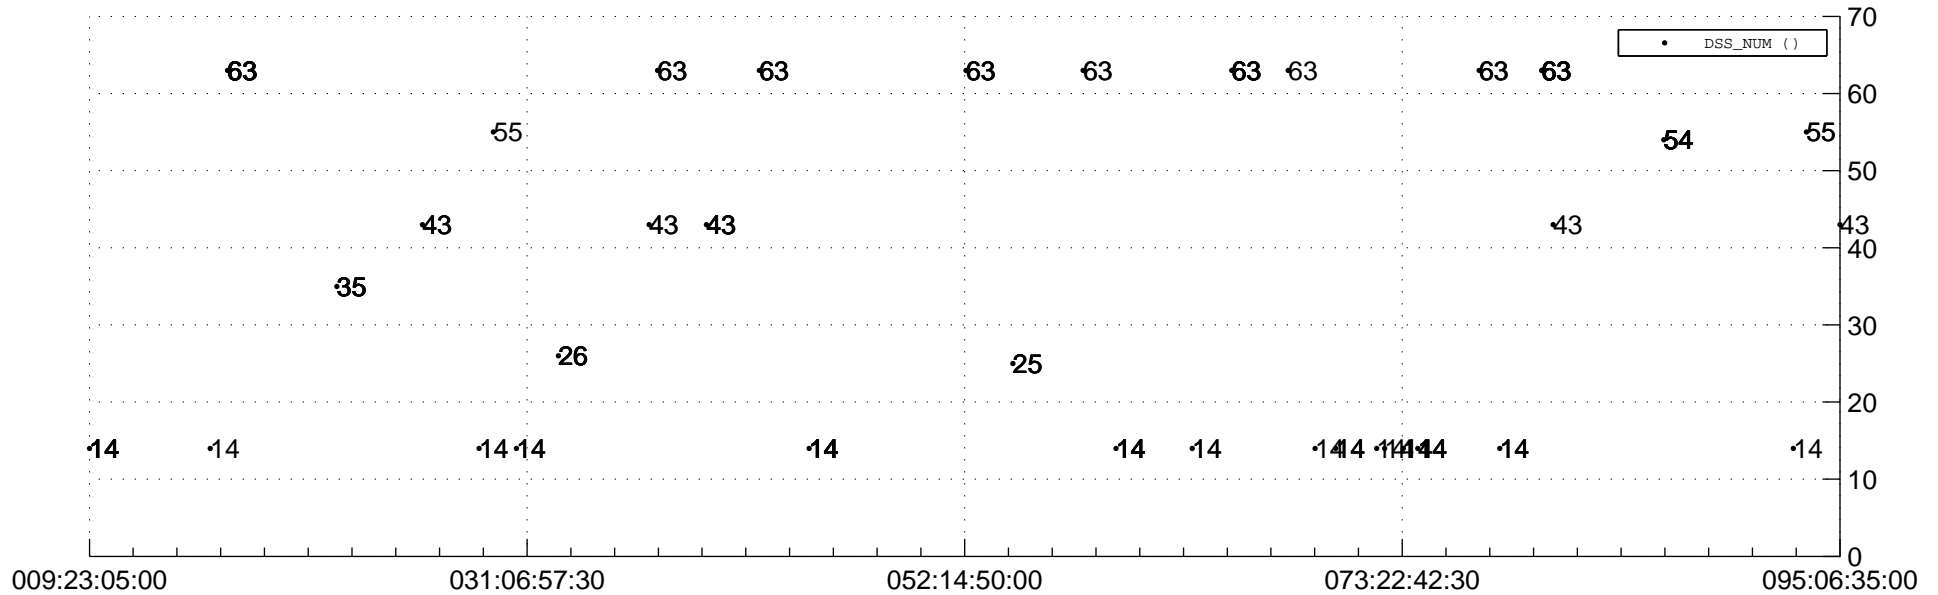

STEREO AHEAD Downlink Performance 2019:095

Number_of_Dropped_Frame

DSS_Station

Spacecraft Time (2019:009:23:05:00.000 -2019:095:06:35:00.000)

/disks/d81/project/stereo/mops/assessment/ahead/automation/output/engdump/yesterdaily/ahead_dp_2019_095.csv