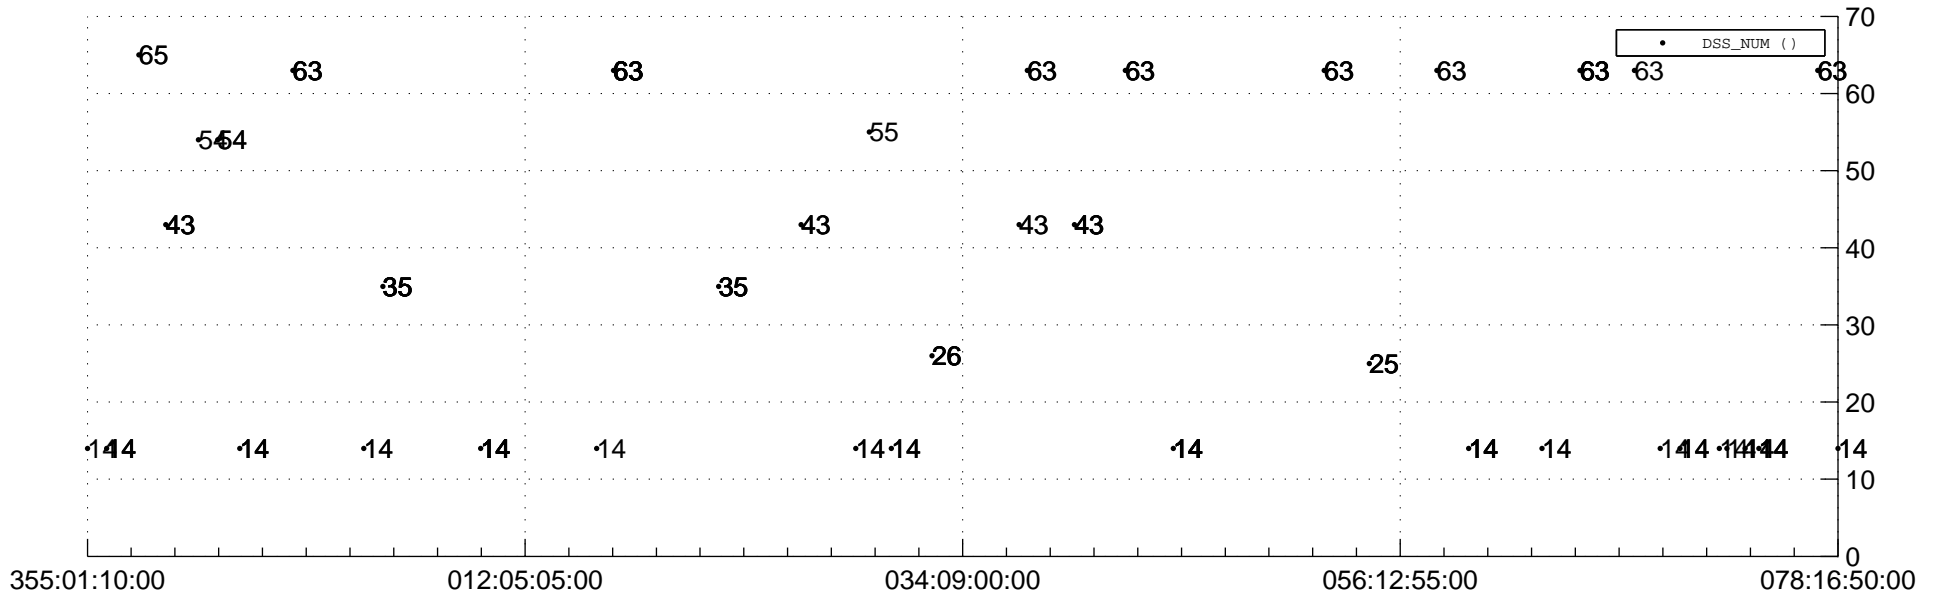

STEREO AHEAD Downlink Performance 2019:080

Number_of_Dropped_Frame

DSS_Station

Spacecraft Time (2018:355:01:10:00.000 -2019:078:16:50:00.000)

/disks/d81/project/stereo/mops/assessment/ahead/automation/output/engdump/yesterdaily/ahead_dp_2019_080.csv