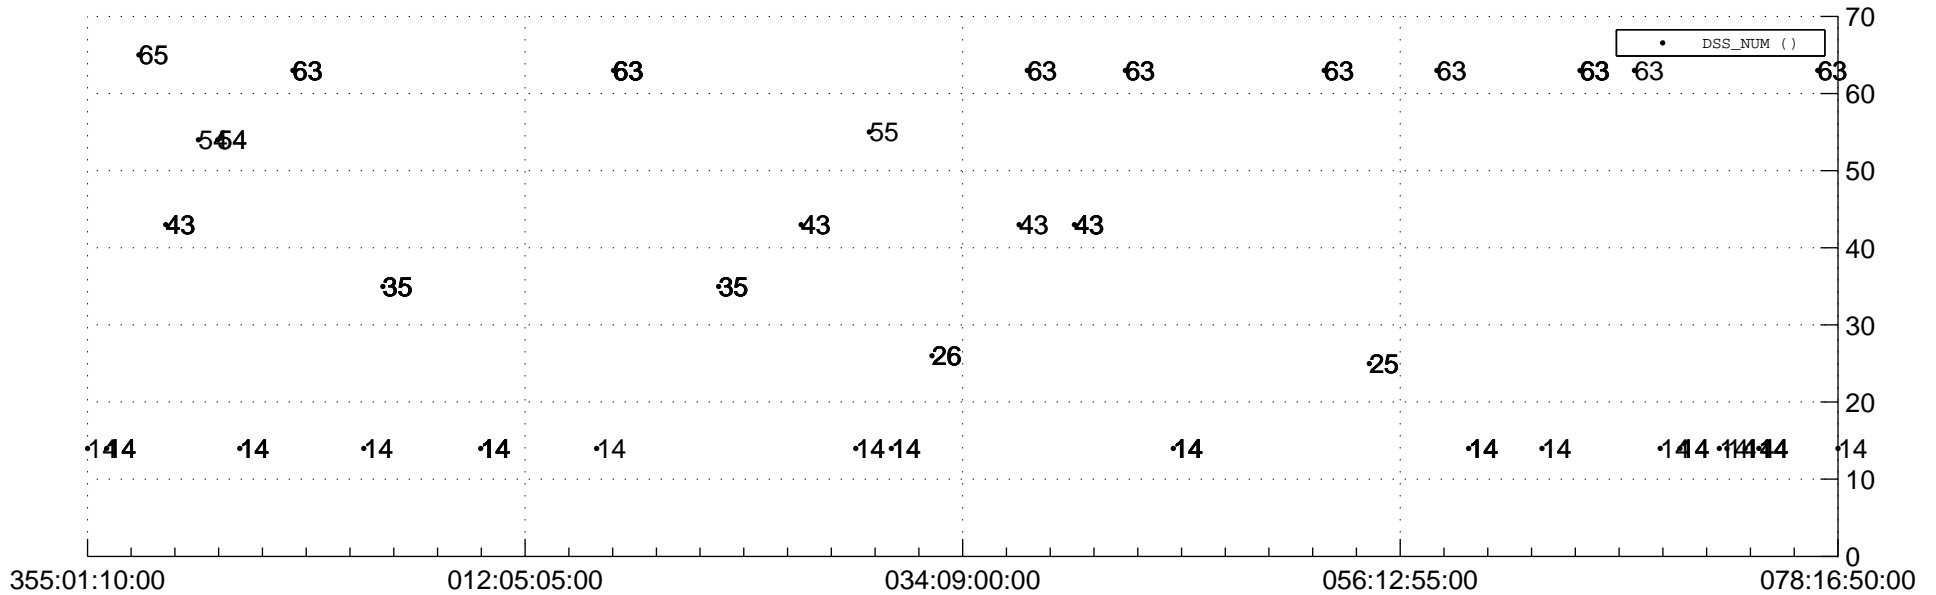

STEREO AHEAD Downlink Performance 2019:079

Number\_of\_Dropped\_Frame

DSS\_Station

Spacecraft Time (2018:355:01:10:00.000 -2019:078:16:50:00.000)

/disks/d81/project/stereo/mops/assessment/ahead/automation/output/engdump/yesterdaily/ahead\_dp\_2019\_079.csv