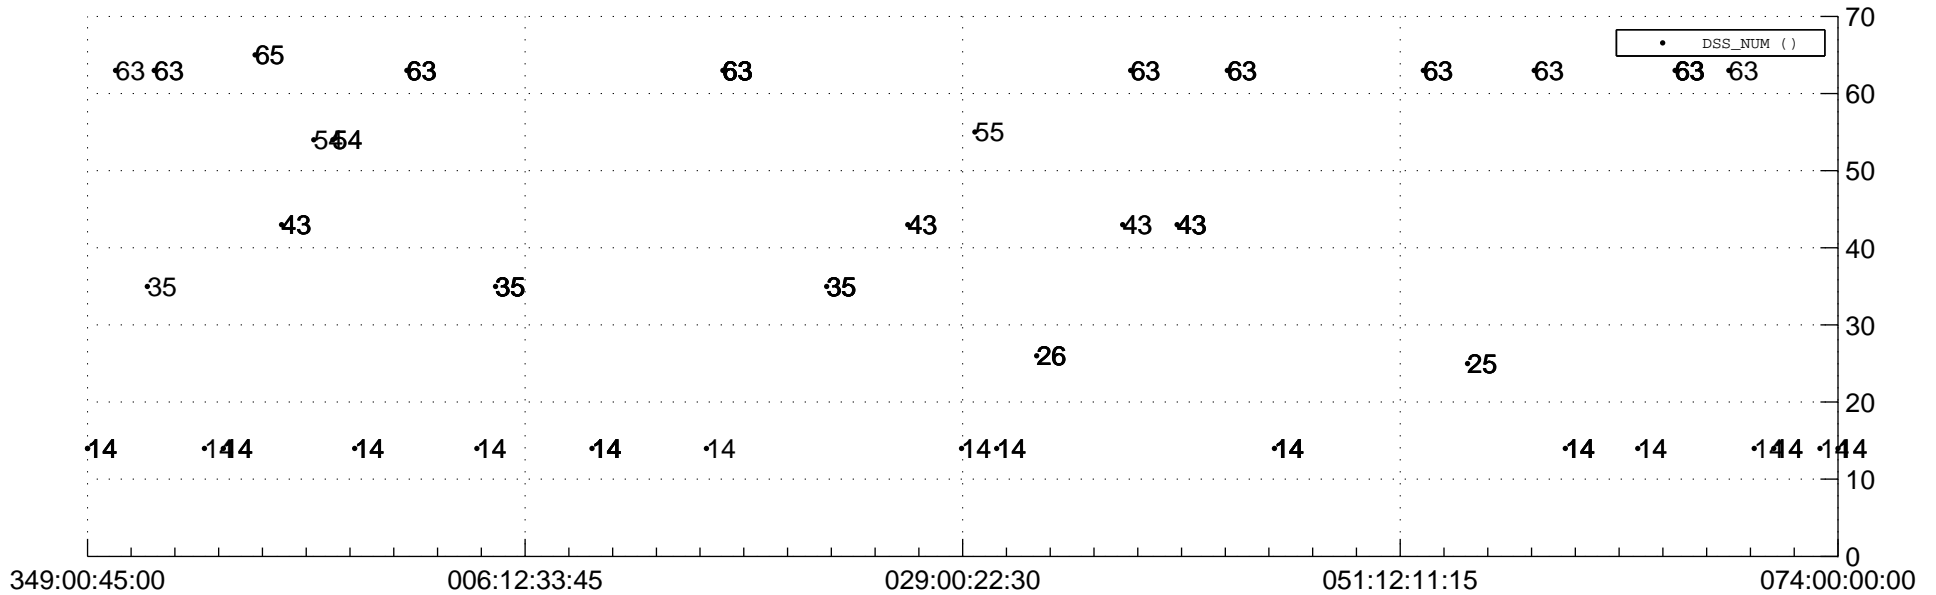

STEREO AHEAD Downlink Performance 2019:074

Number_of_Dropped_Frame

83

DSS_Station

Spacecraft Time (2018:349:00:45:00.000 -2019:074:00:00:00.000)

/disks/d81/project/stereo/mops/assessment/ahead/automation/output/engdump/yesterdaily/ahead_dp_2019_074.csv