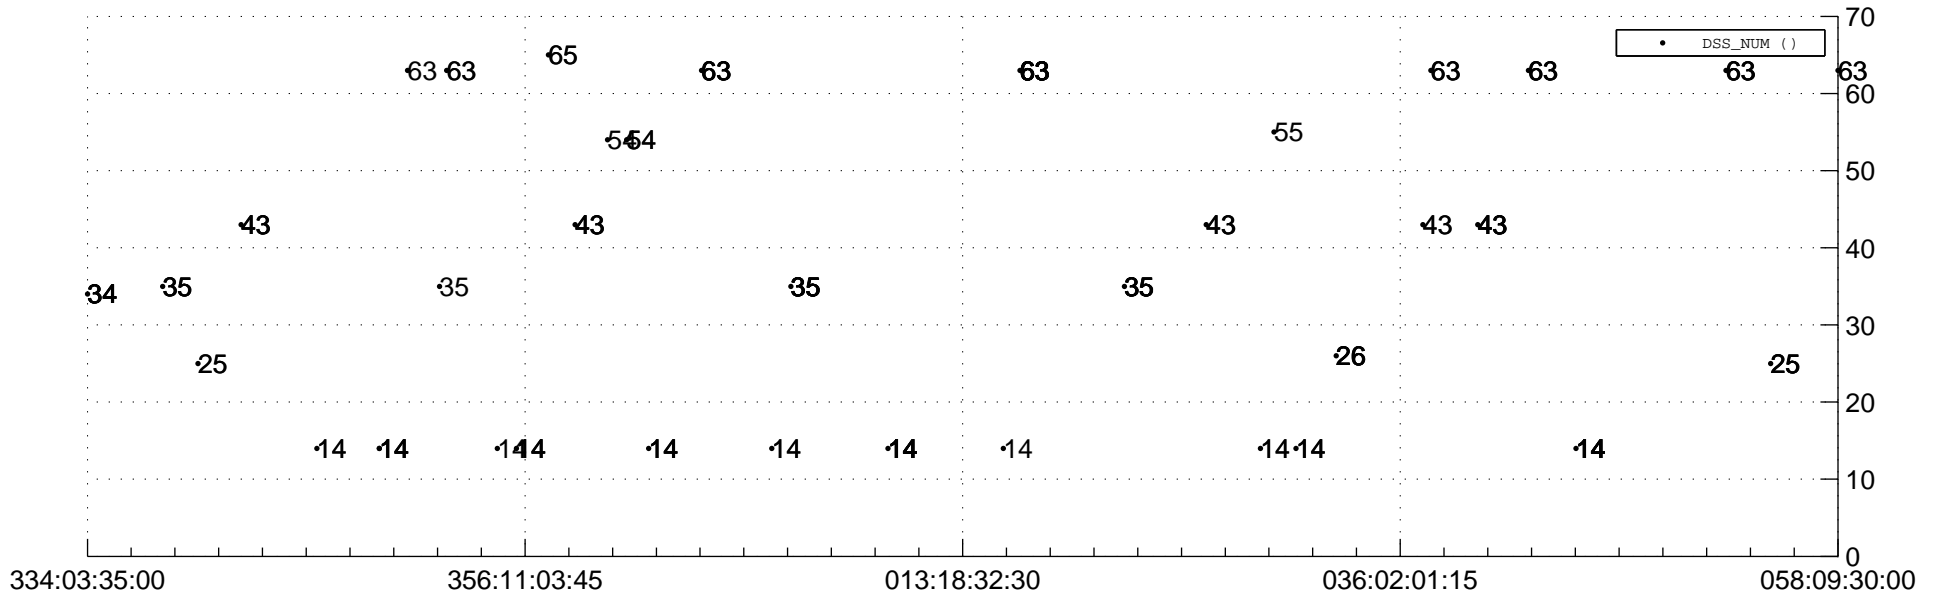

STEREO AHEAD Downlink Performance 2019:059

Number_of_Dropped_Frame

DSS_Station

Spacecraft Time (2018:334:03:35:00.000 -2019:058:09:30:00.000)

/disks/d81/project/stereo/mops/assessment/ahead/automation/output/engdump/yesterday/ahead_dp_2019_059.csv