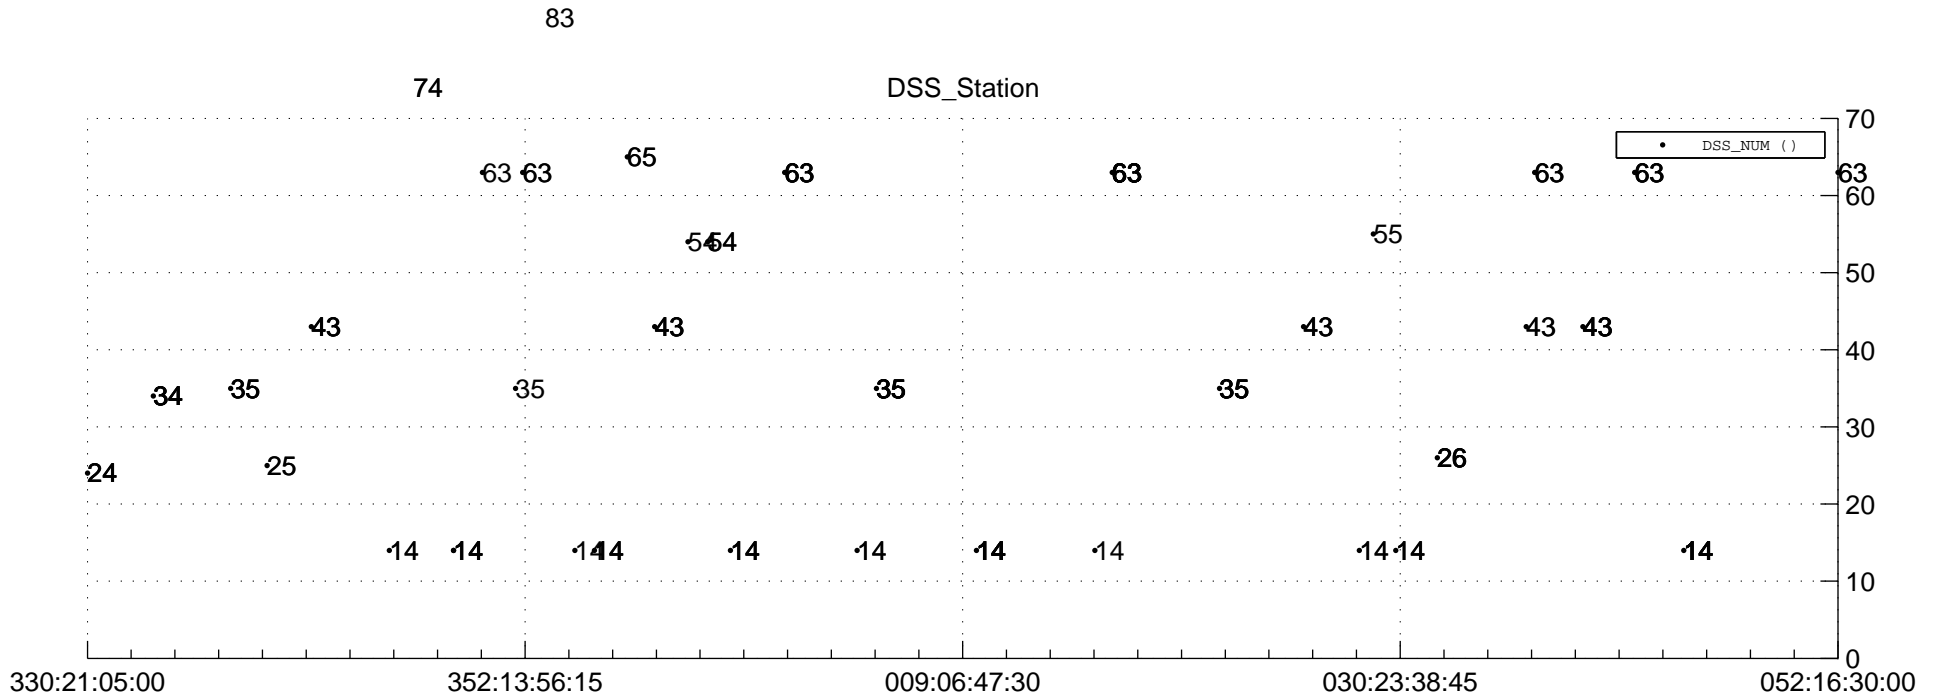

STEREO AHEAD Downlink Performance 2019:053

Number_of_Dropped_Frame

DSS_Station

Spacecraft Time (2018:330:21:05:00.000 -2019:052:16:30:00.000)

/disks/d81/project/stereo/mops/assessment/ahead/automation/output/engdump/yesterdaily/ahead_dp_2019_053.csv