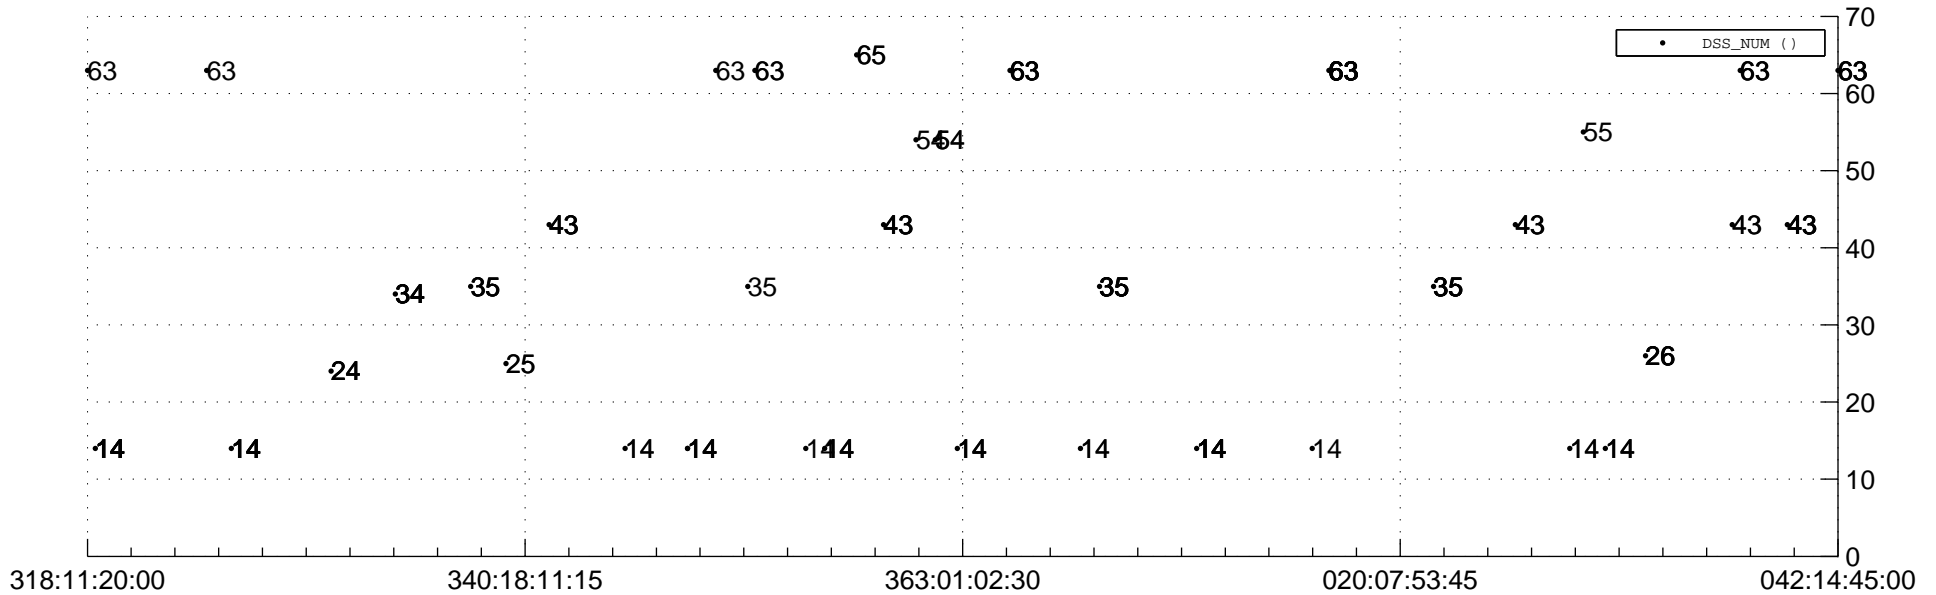

STEREO AHEAD Downlink Performance 2019:044

Number_of_Dropped_Frame

83

74

DSS_Station

Spacecraft Time (2018:318:11:20:00.000 -2019:042:14:45:00.000)

/disks/d81/project/stereo/mops/assessment/ahead/automation/output/engdump/yesterdaily/ahead_dp_2019_044.csv