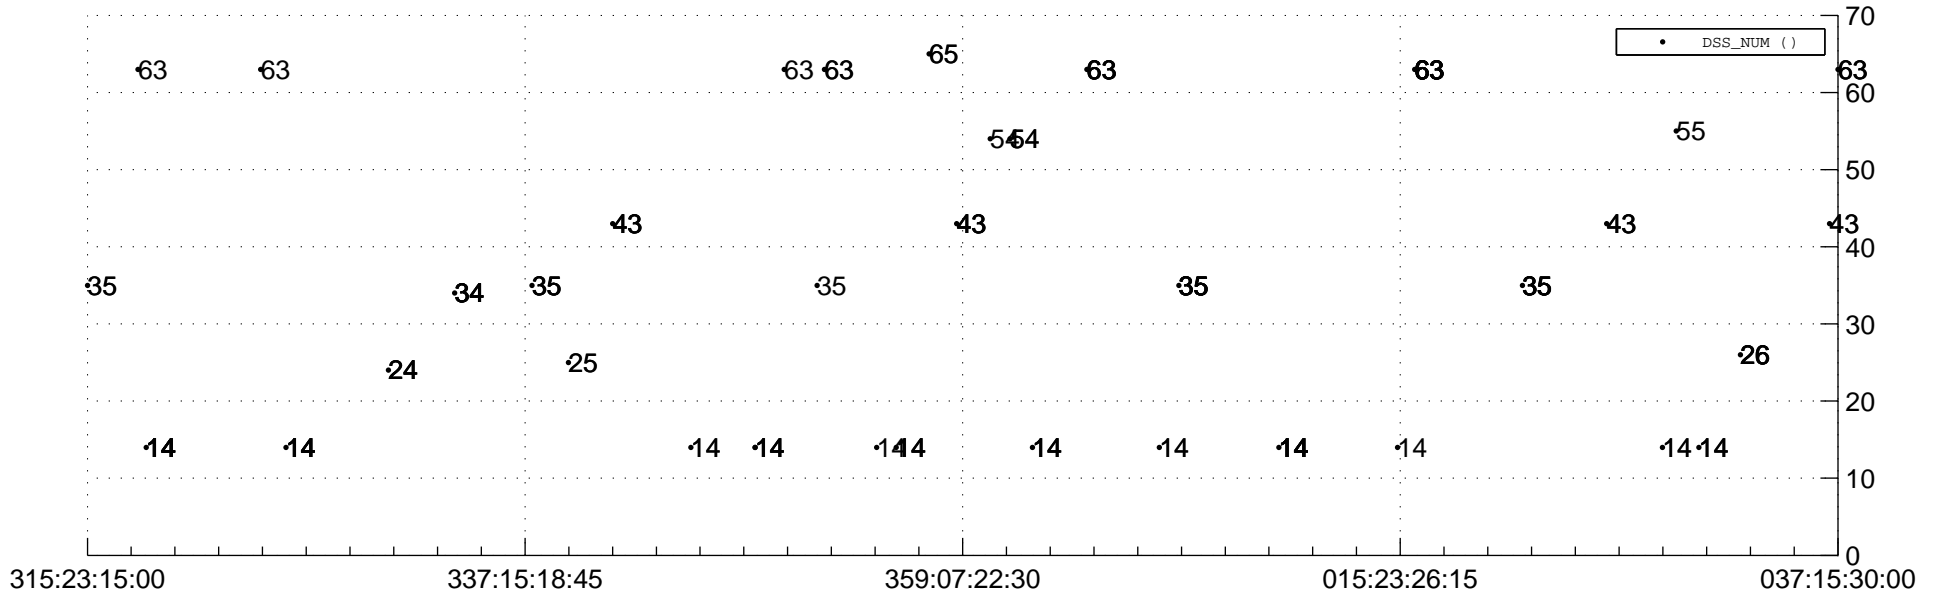

STEREO AHEAD Downlink Performance 2019:039

Number_of_Dropped_Frame

83

74

DSS_Station

Spacecraft Time (2018:315:23:15:00.000 -2019:037:15:30:00.000)

/disks/d81/project/stereo/mops/assessment/ahead/automation/output/engdump/yesterdaily/ahead_dp_2019_039.csv