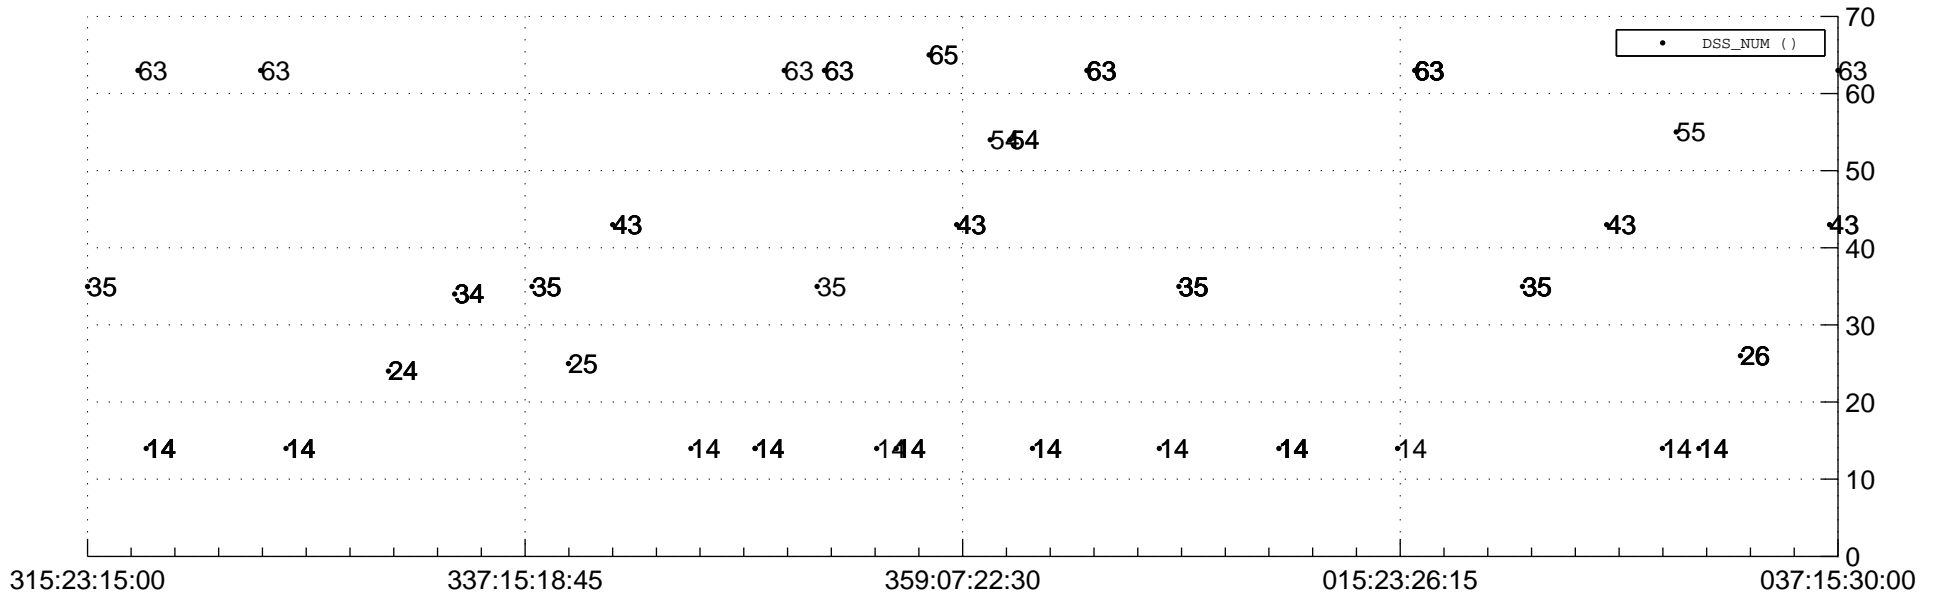

STEREO AHEAD Downlink Performance 2019:038

Number_of_Dropped_Frame

83

74

DSS_Station

Spacecraft Time (2018:315:23:15:00.000 -2019:037:15:30:00.000)

/disks/d81/project/stereo/mops/assessment/ahead/automation/output/engdump/yesterday/ahead_dp_2019_038.csv