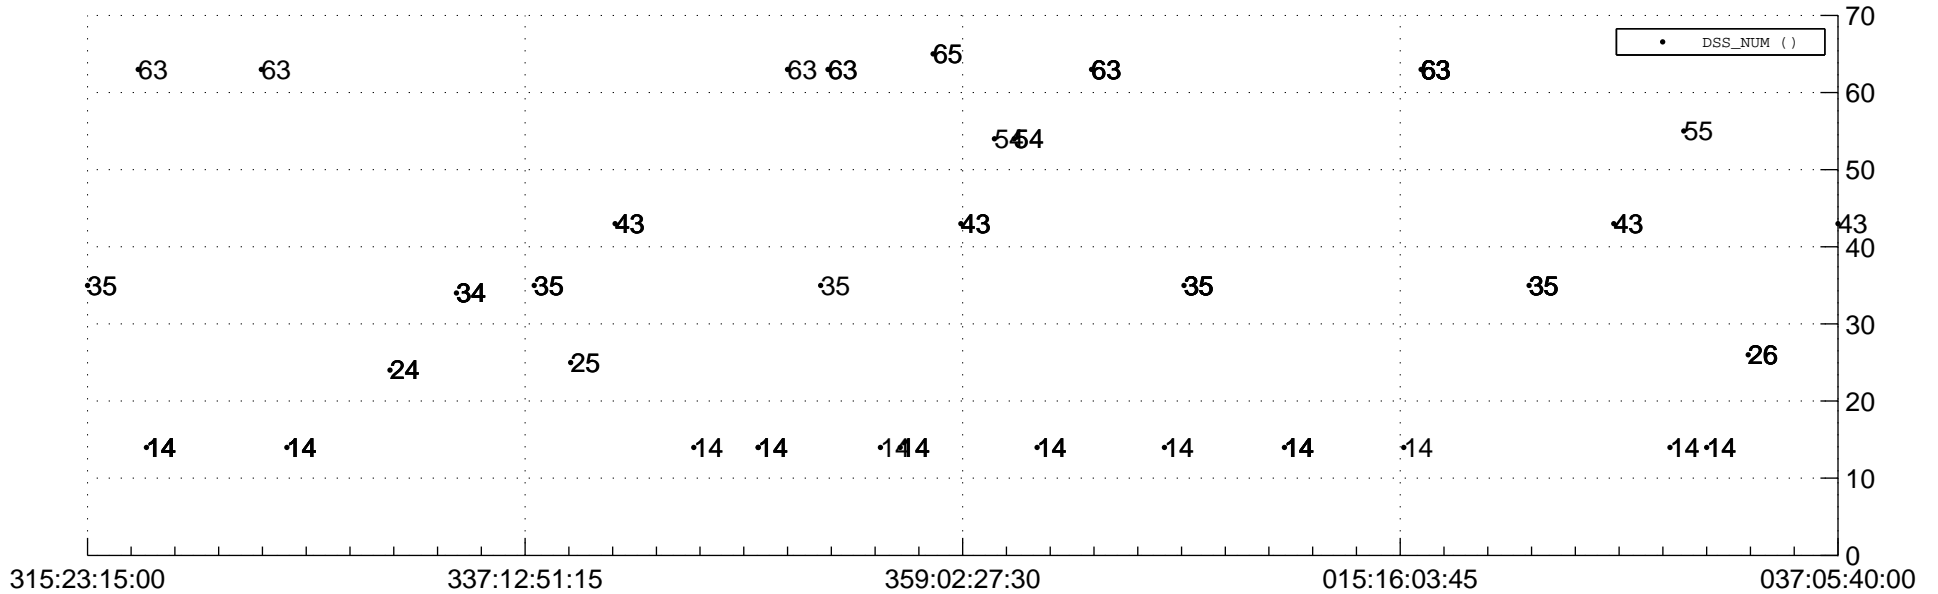

STEREO AHEAD Downlink Performance 2019:037

Number_of_Dropped_Frame

83

74

DSS_Station

Spacecraft Time (2018:315:23:15:00.000 -2019:037:05:40:00.000)

/disks/d81/project/stereo/mops/assessment/ahead/automation/output/engdump/yesterdaily/ahead_dp_2019_037.csv