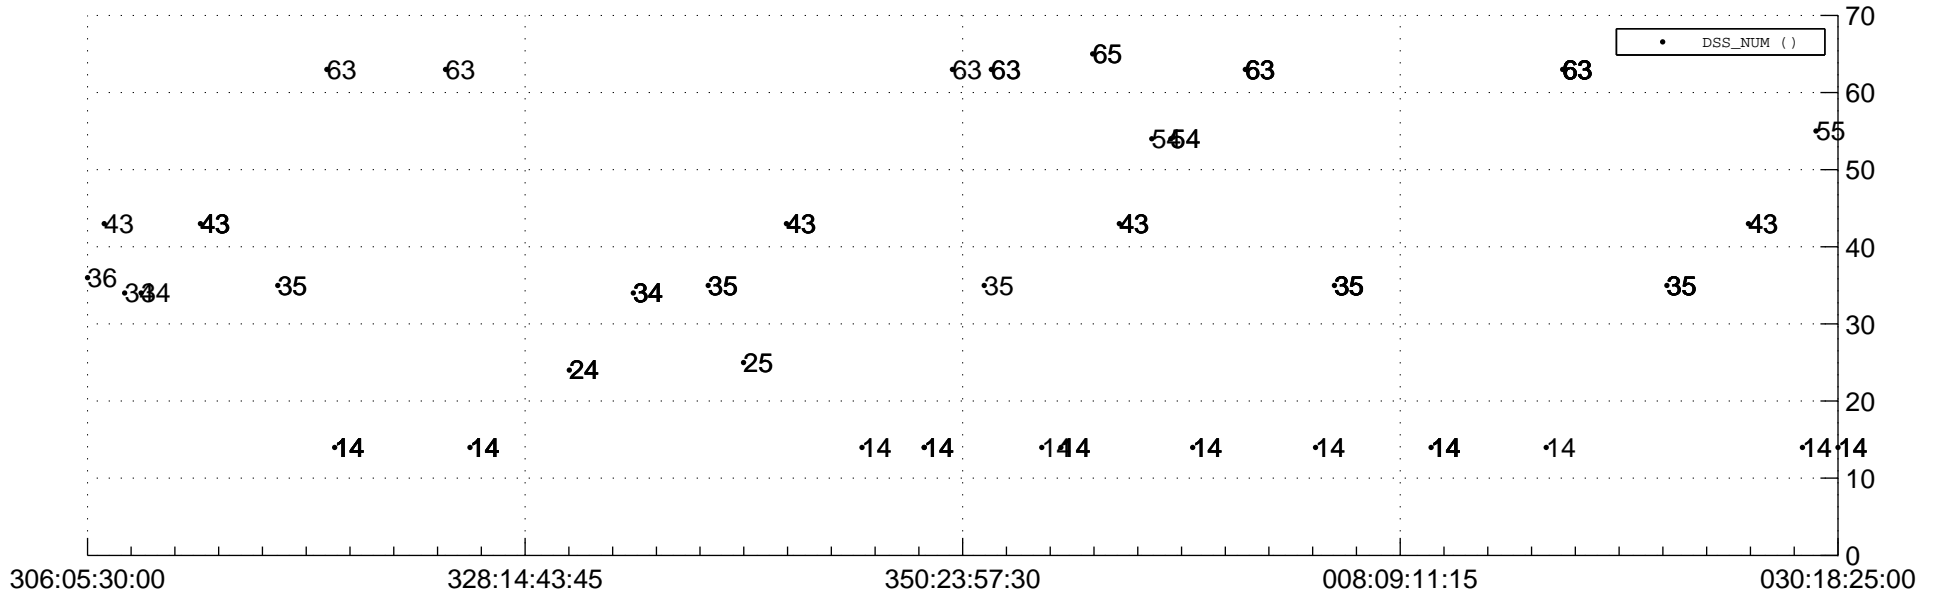

STEREO AHEAD Downlink Performance 2019:033

Number_of_Dropped_Frame

83

DSS_Station

Spacecraft Time (2018:306:05:30:00.000 -2019:030:18:25:00.000)

/disks/d81/project/stereo/mops/assessment/ahead/automation/output/engdump/yesterdaily/ahead_dp_2019_033.csv