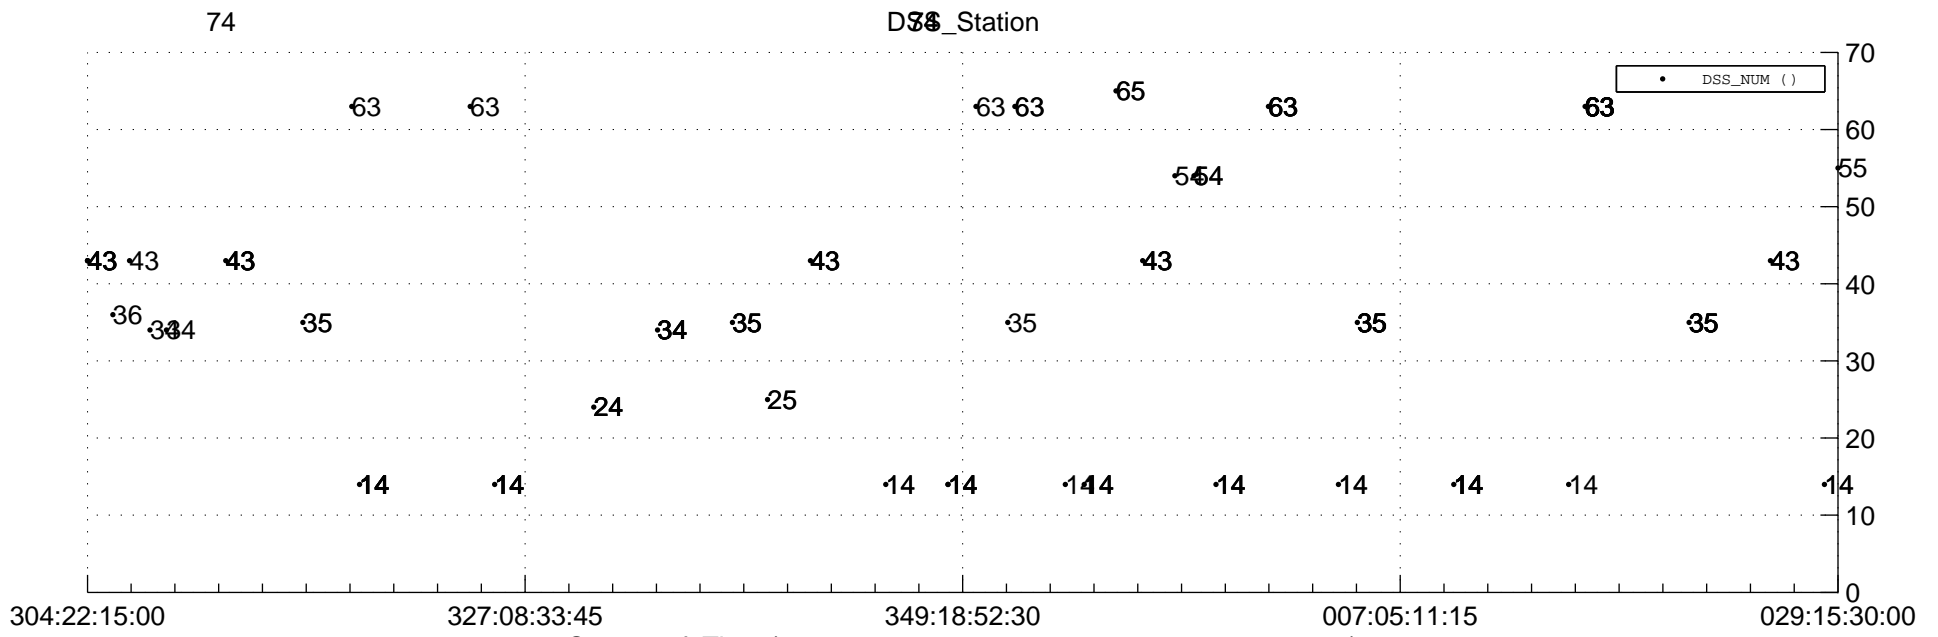

STEREO AHEAD Downlink Performance 2019:031

Number_of_Dropped_Frame

DSS_Station

Spacecraft Time (2018:304:22:15:00.000 -2019:029:15:30:00.000)

/disks/d81/project/stereo/mops/assessment/ahead/automation/output/engdump/yesterdaily/ahead_dp_2019_031.csv