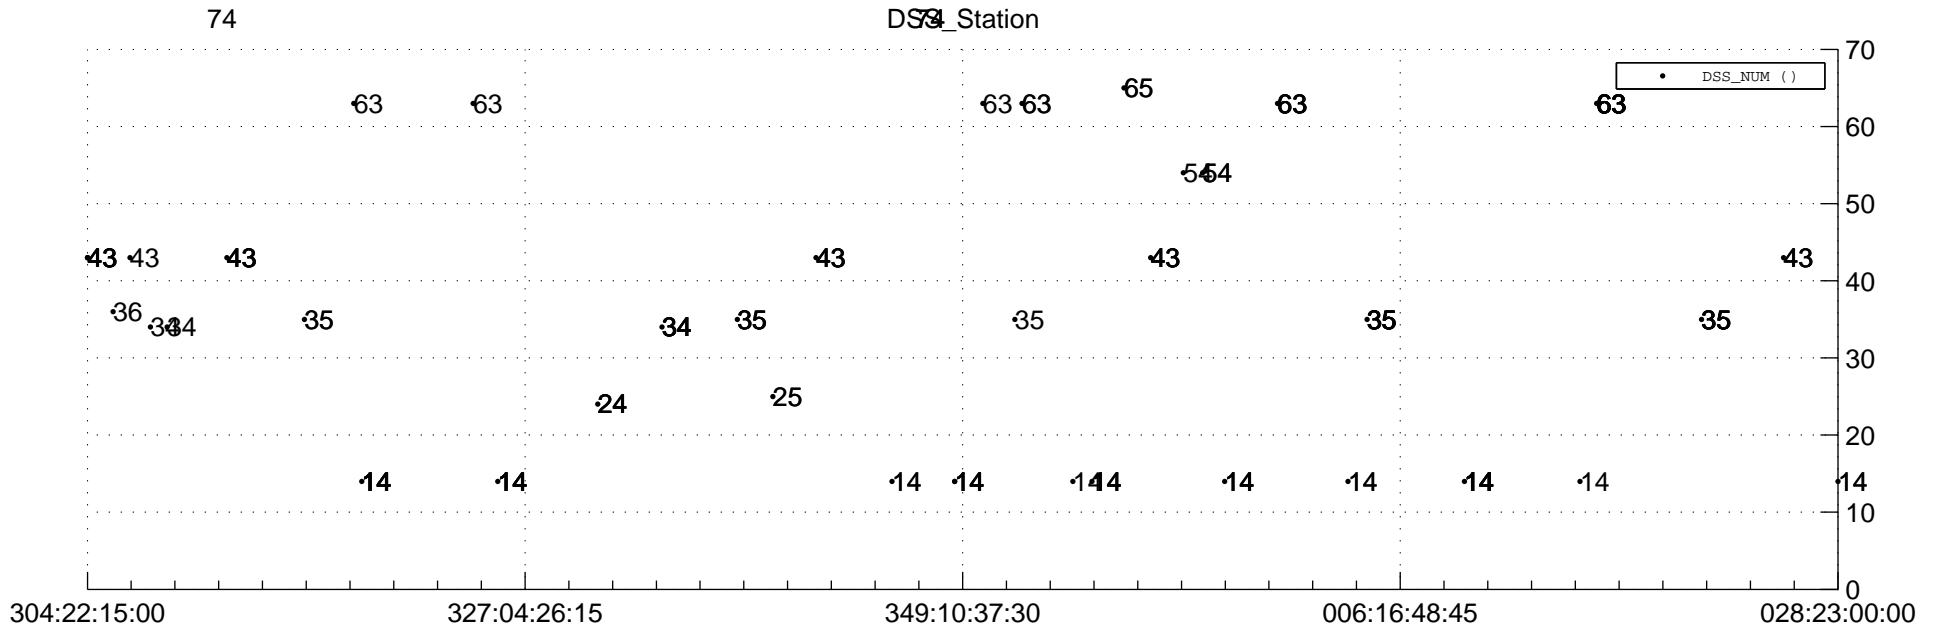

# STEREO AHEAD Downlink Performance 2019:030

## Number\_of\_Dropped\_Frame

## DSS\_Station

Spacecraft Time (2018:304:22:15:00.000 -2019:028:23:00:00.000)

/disks/d81/project/stereo/mops/assessment/ahead/automation/output/engdump/yesterday/ahead\_dp\_2019\_030.csv

Date Created:01/30/2019 09:22:48 AM