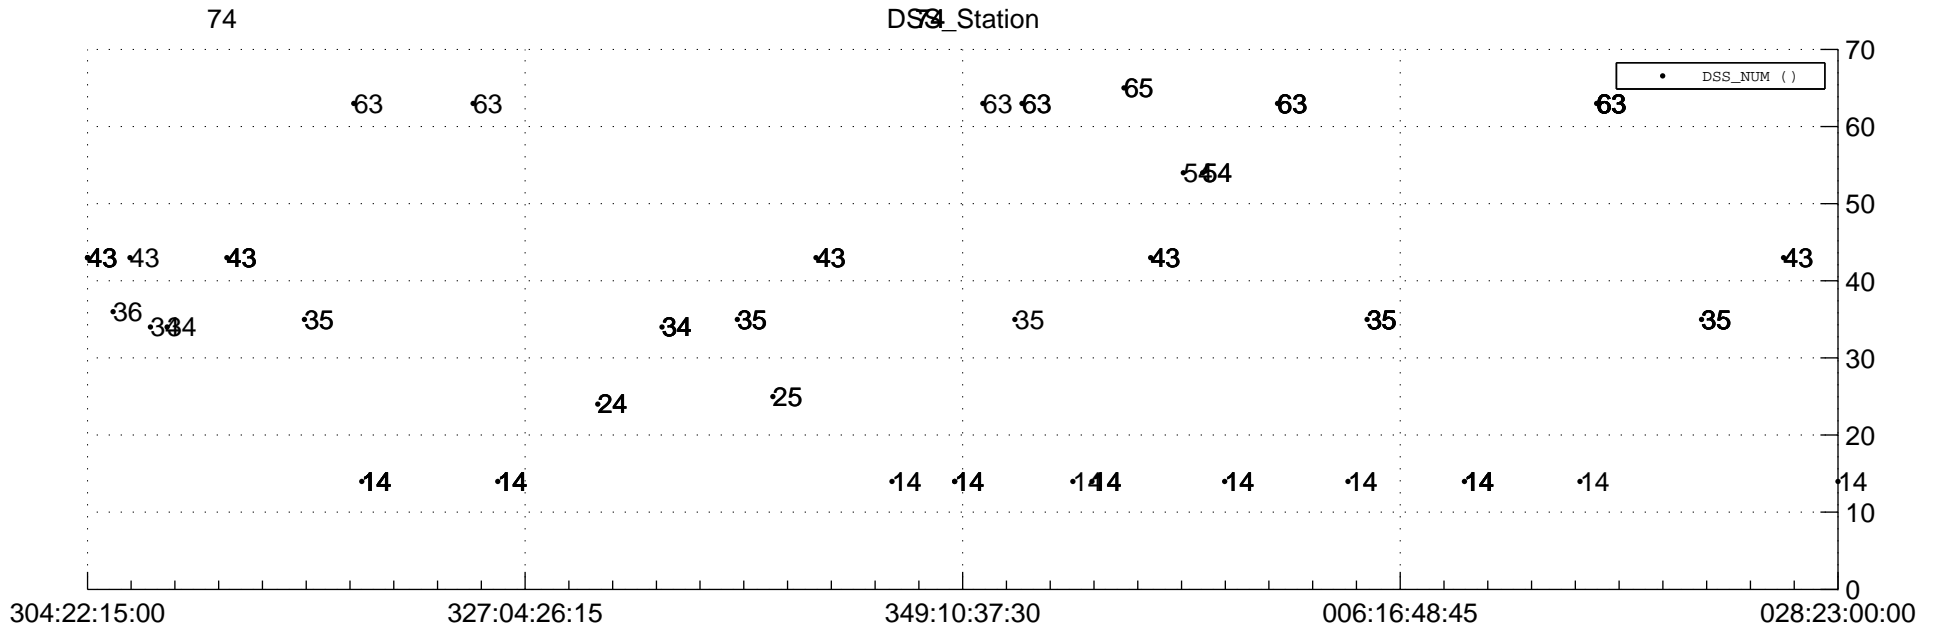

STEREO AHEAD Downlink Performance 2019:029

Number_of_Dropped_Frame

DSS_Station

Spacecraft Time (2018:304:22:15:00.000 -2019:028:23:00:00.000)

/disks/d81/project/stereo/mops/assessment/ahead/automation/output/engdump/yesterdaily/ahead_dp_2019_029.csv