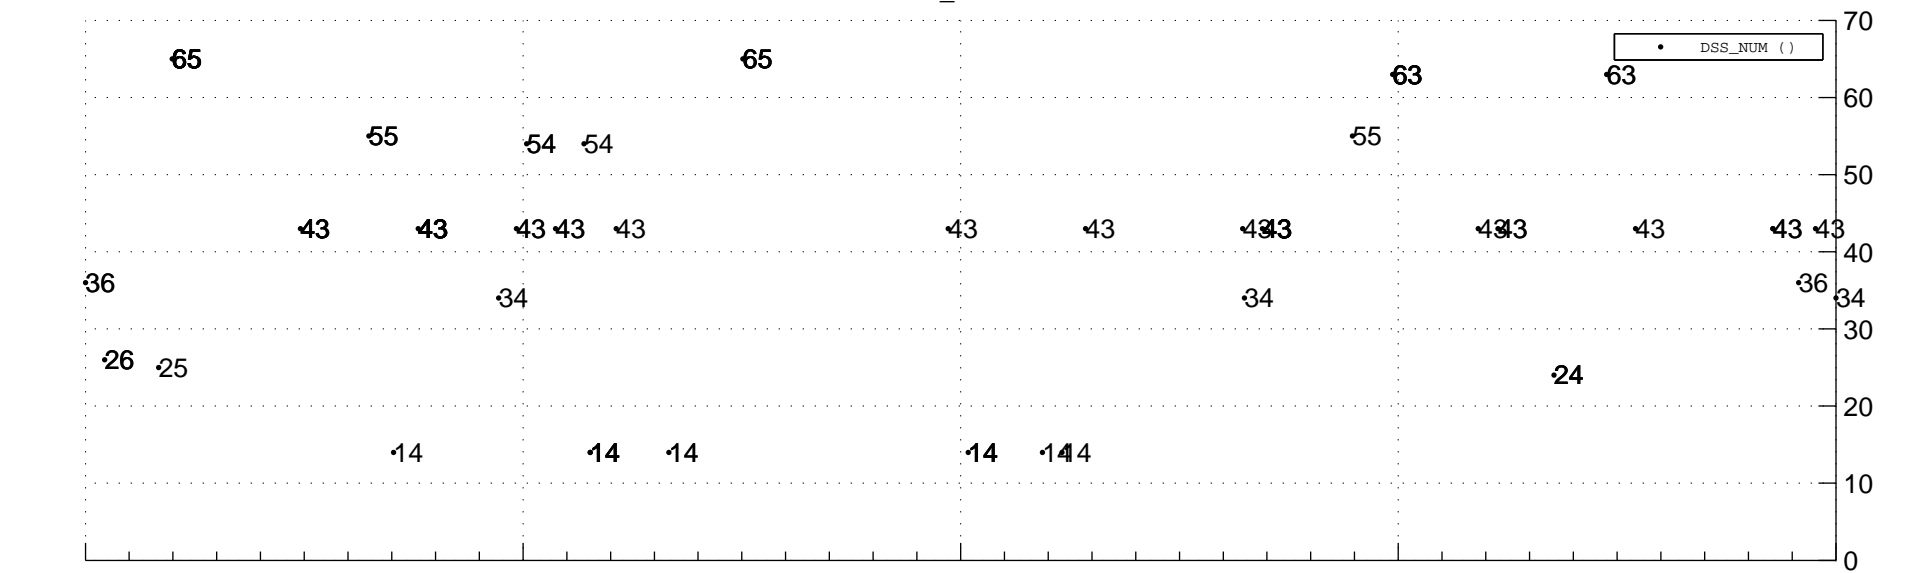

STEREO AHEAD Downlink Performance 2018:308

Number_of_Dropped_Frame

84 84 83 84 84

DSS_Station

Spacecraft Time (2018:219:00:35:00.000 -2018:308:03:05:00.000)