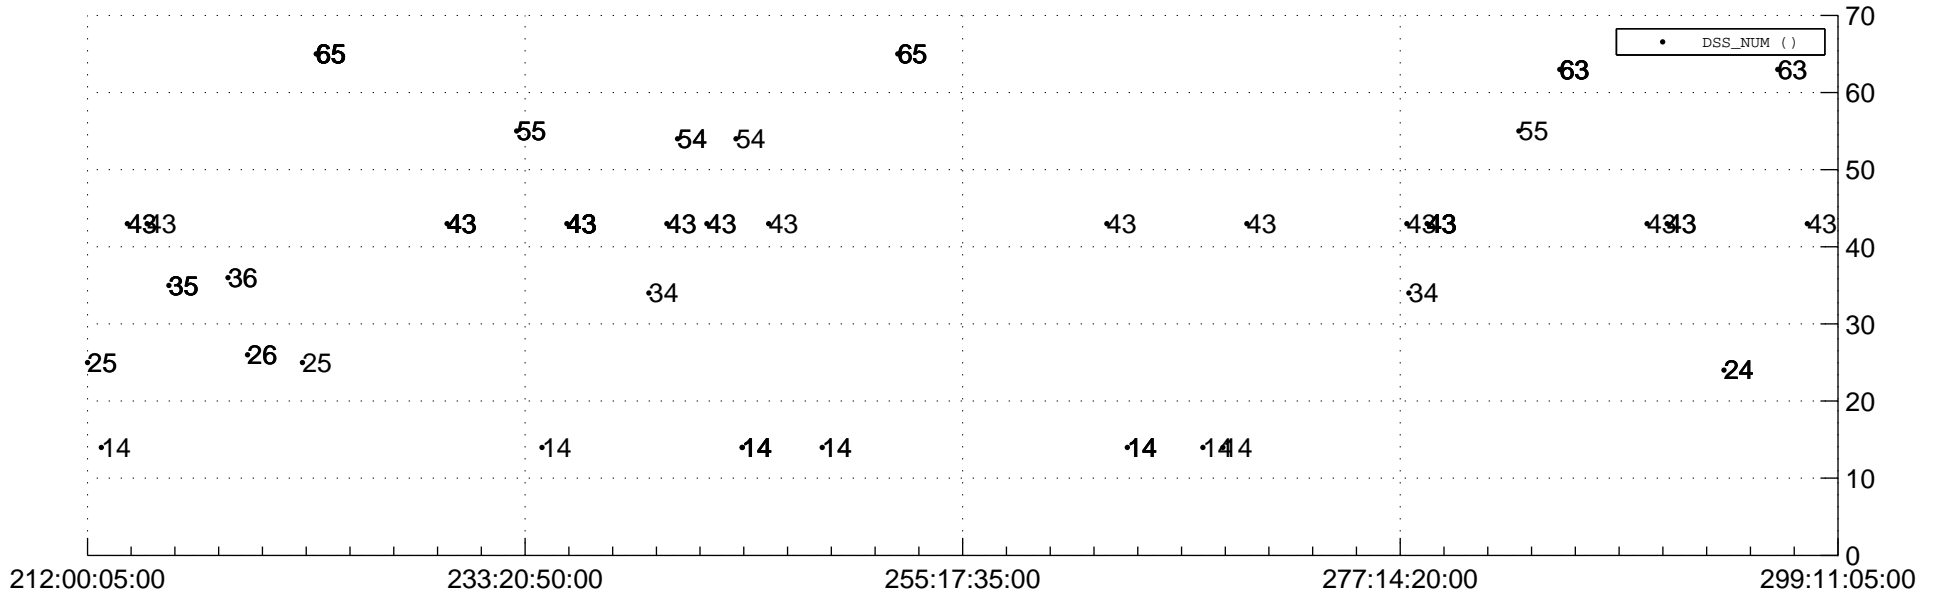

STEREO AHEAD Downlink Performance 2018:303

Number_of_Dropped_Frame

84 84 83 84 84

DSS_Station

Spacecraft Time (2018:212:00:05:00.000 -2018:299:11:05:00.000)

/disks/d81/project/stereo/mops/assessment/ahead/automation/output/engdump/yesterday/ahead_dp_2018_303.csv