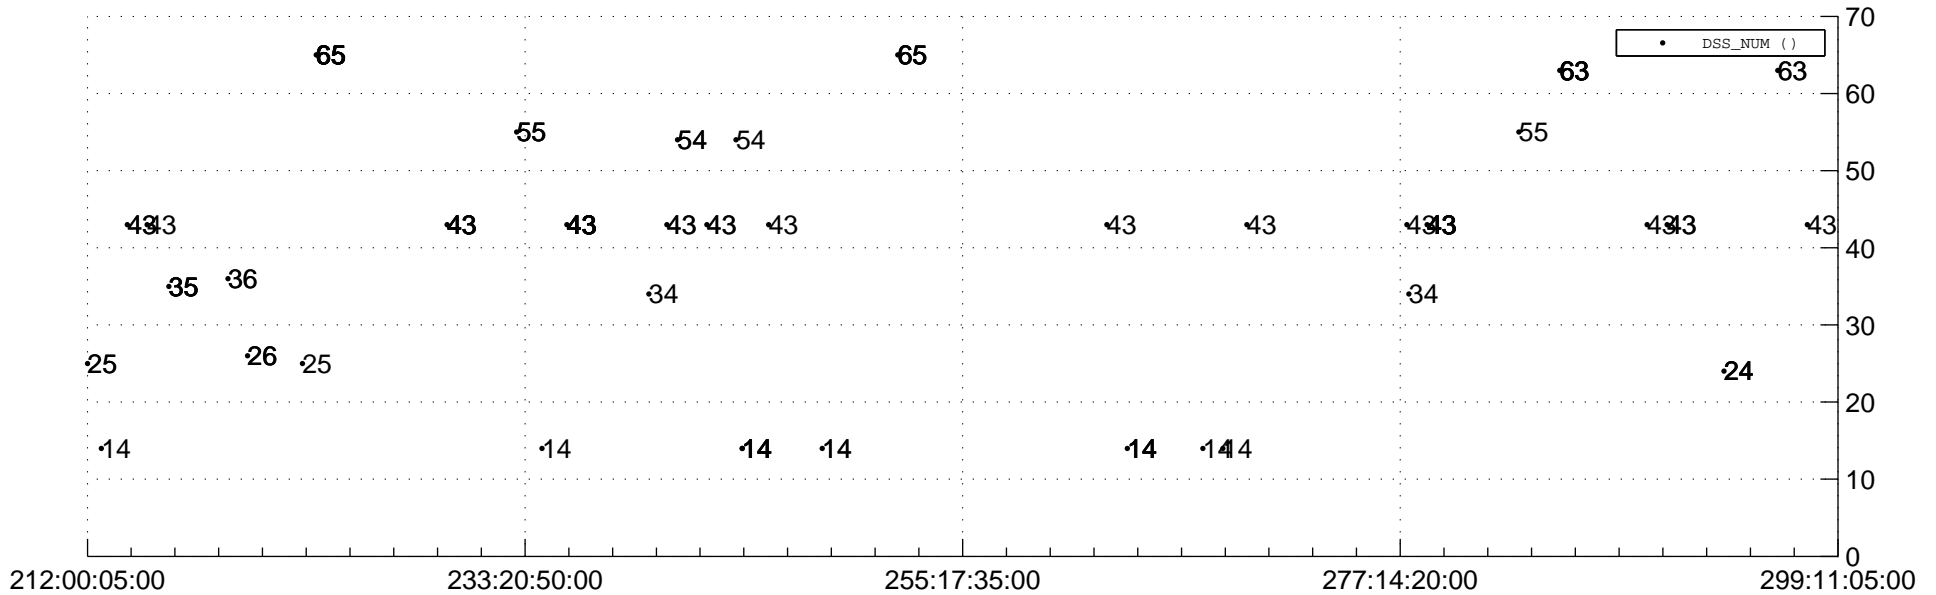

STEREO AHEAD Downlink Performance 2018:302

Number_of_Dropped_Frame

84 84 83 84 84

DSS_Station

Spacecraft Time (2018:212:00:05:00.000 -2018:299:11:05:00.000)

/disks/d81/project/stereo/mops/assessment/ahead/automation/output/engdump/yesterday/ahead_dp_2018_302.csv