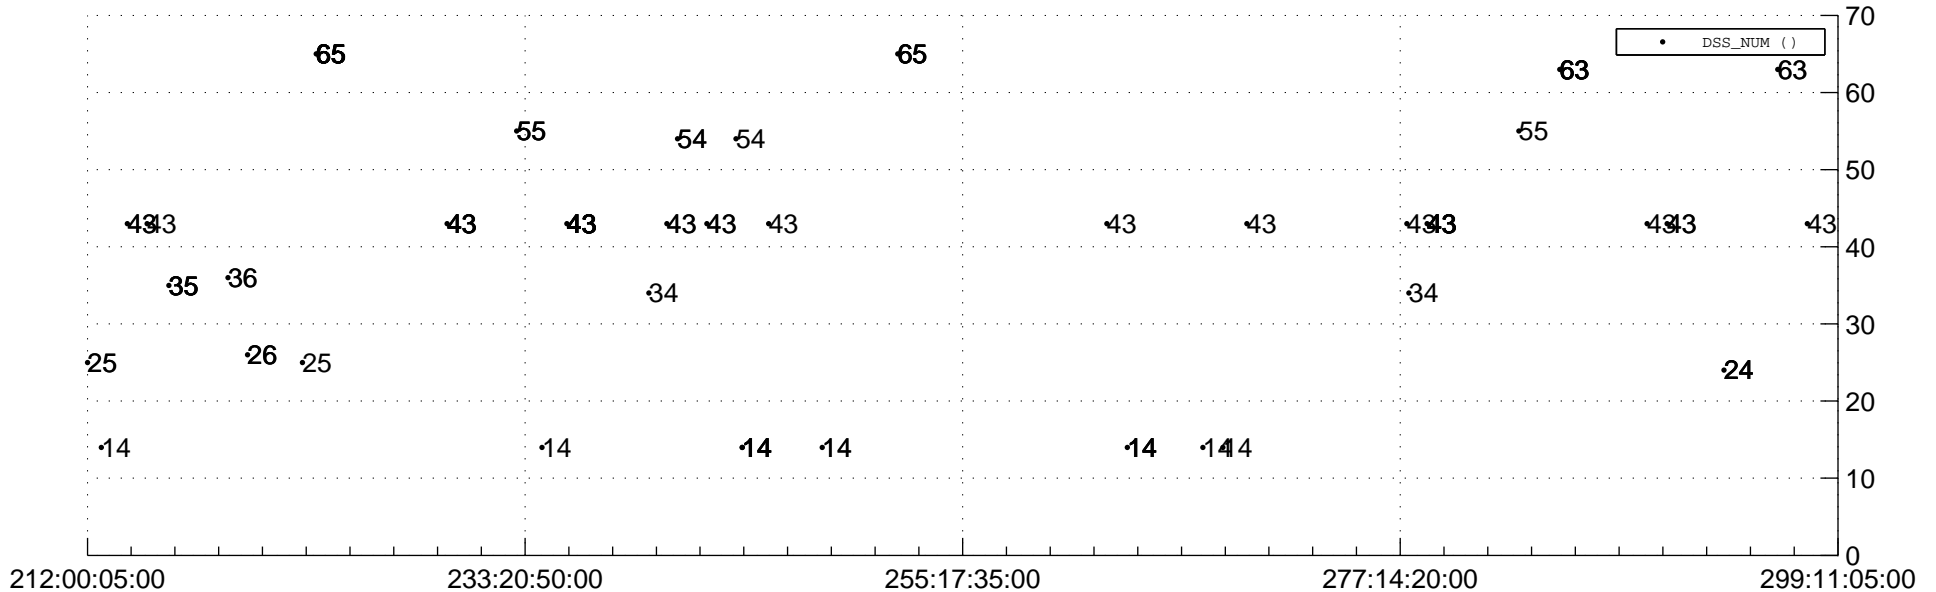

STEREO AHEAD Downlink Performance 2018:301

Number_of_Dropped_Frame

84 84 83 84 84

DSS_Station

Spacecraft Time (2018:212:00:05:00.000 -2018:299:11:05:00.000)

/disks/d81/project/stereo/mops/assessment/ahead/automation/output/engdump/yesterday/ahead_dp_2018_301.csv