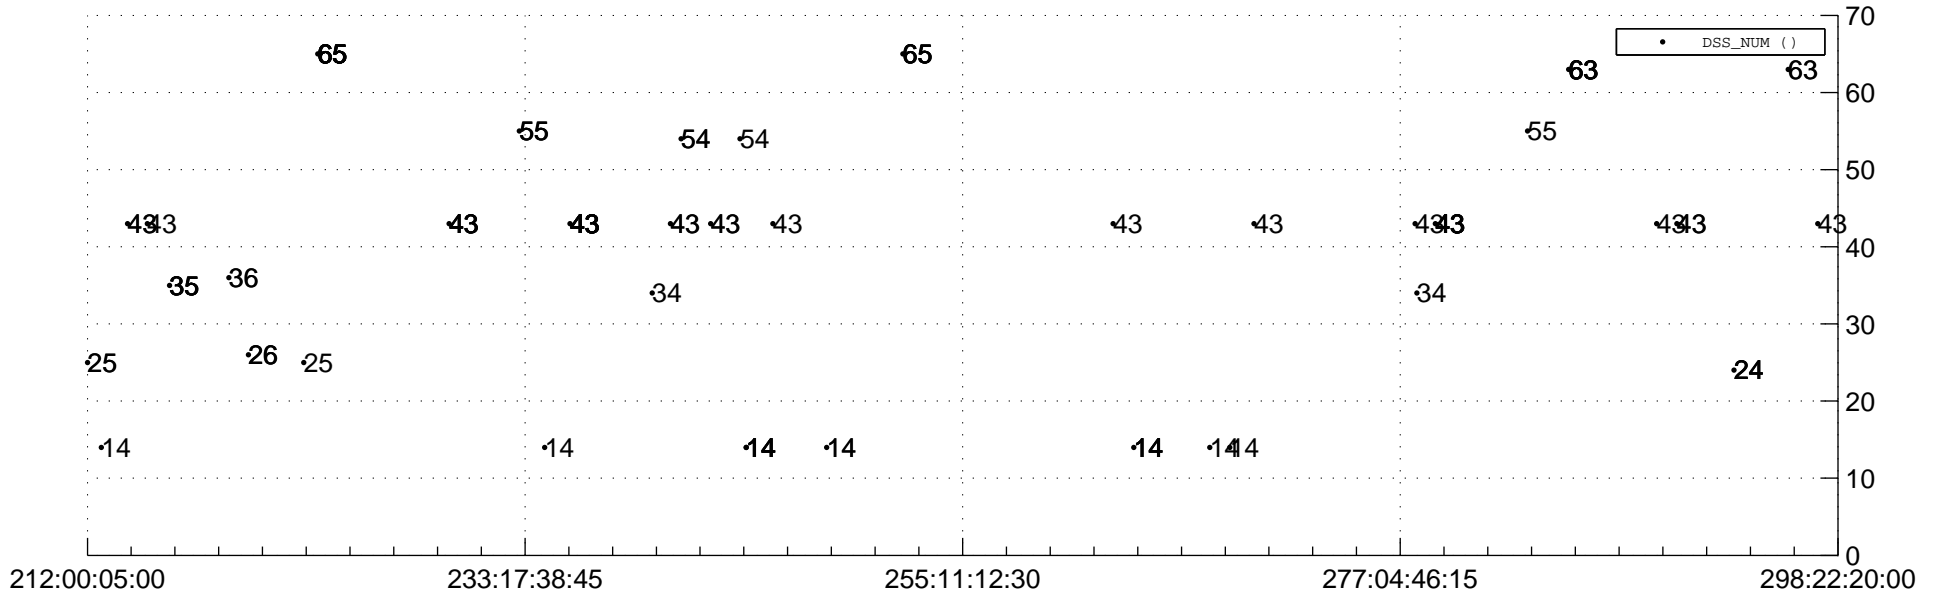

STEREO AHEAD Downlink Performance 2018:299

Number_of_Dropped_Frame

84 84 83 84 84

DSS_Station

Spacecraft Time (2018:212:00:05:00.000 -2018:298:22:20:00.000)

/disks/d81/project/stereo/mops/assessment/ahead/automation/output/engdump/yesterdaily/ahead_dp_2018_299.csv