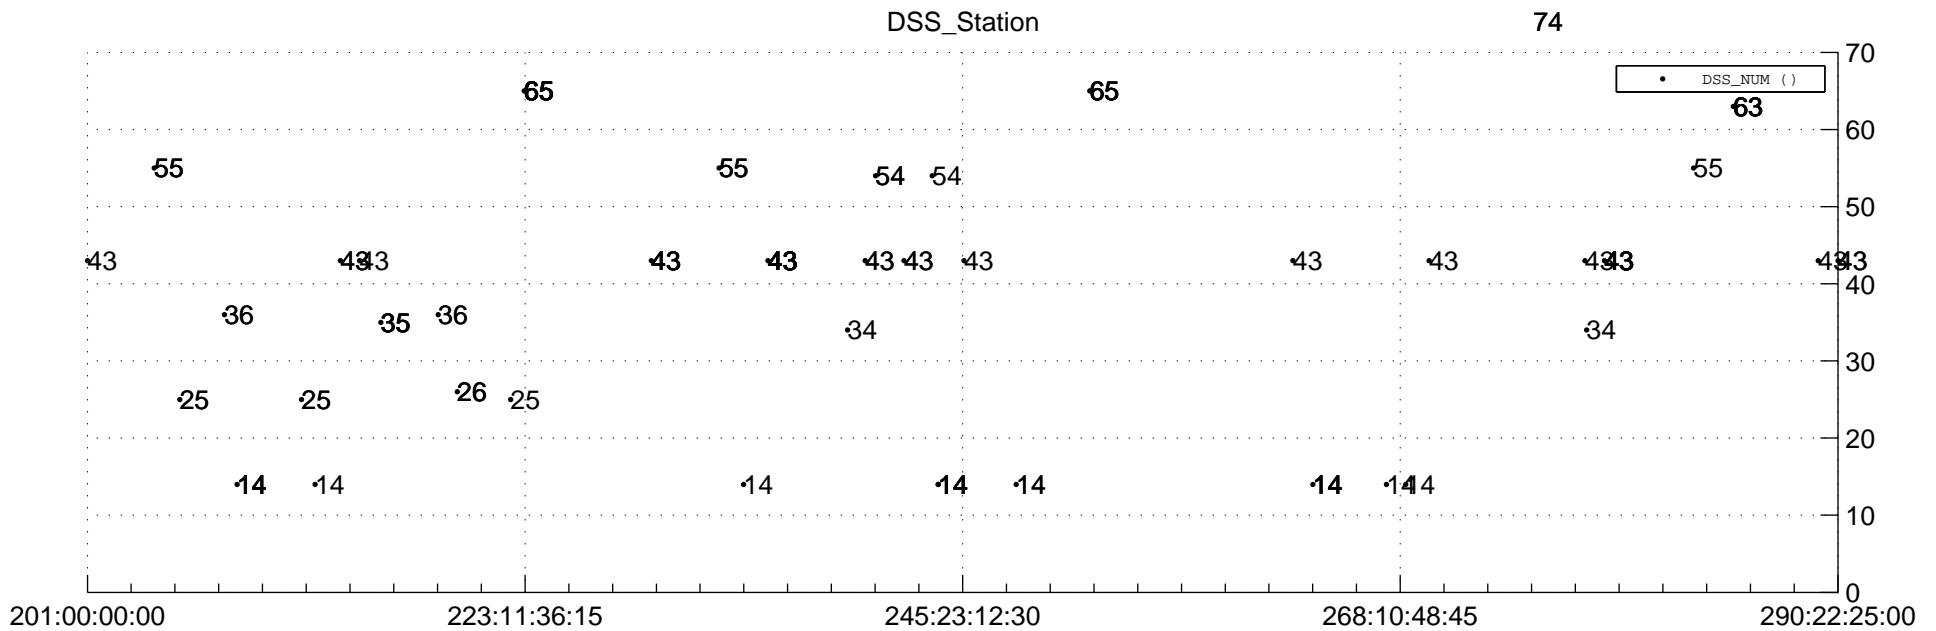

STEREO AHEAD Downlink Performance 2018:293

Number_of_Dropped_Frame

DSS_Station

Spacecraft Time (2018:201:00:00:00.000 -2018:290:22:25:00.000)

/disks/d81/project/stereo/mops/assessment/ahead/automation/output/engdump/yesterdaily/ahead_dp_2018_293.csv