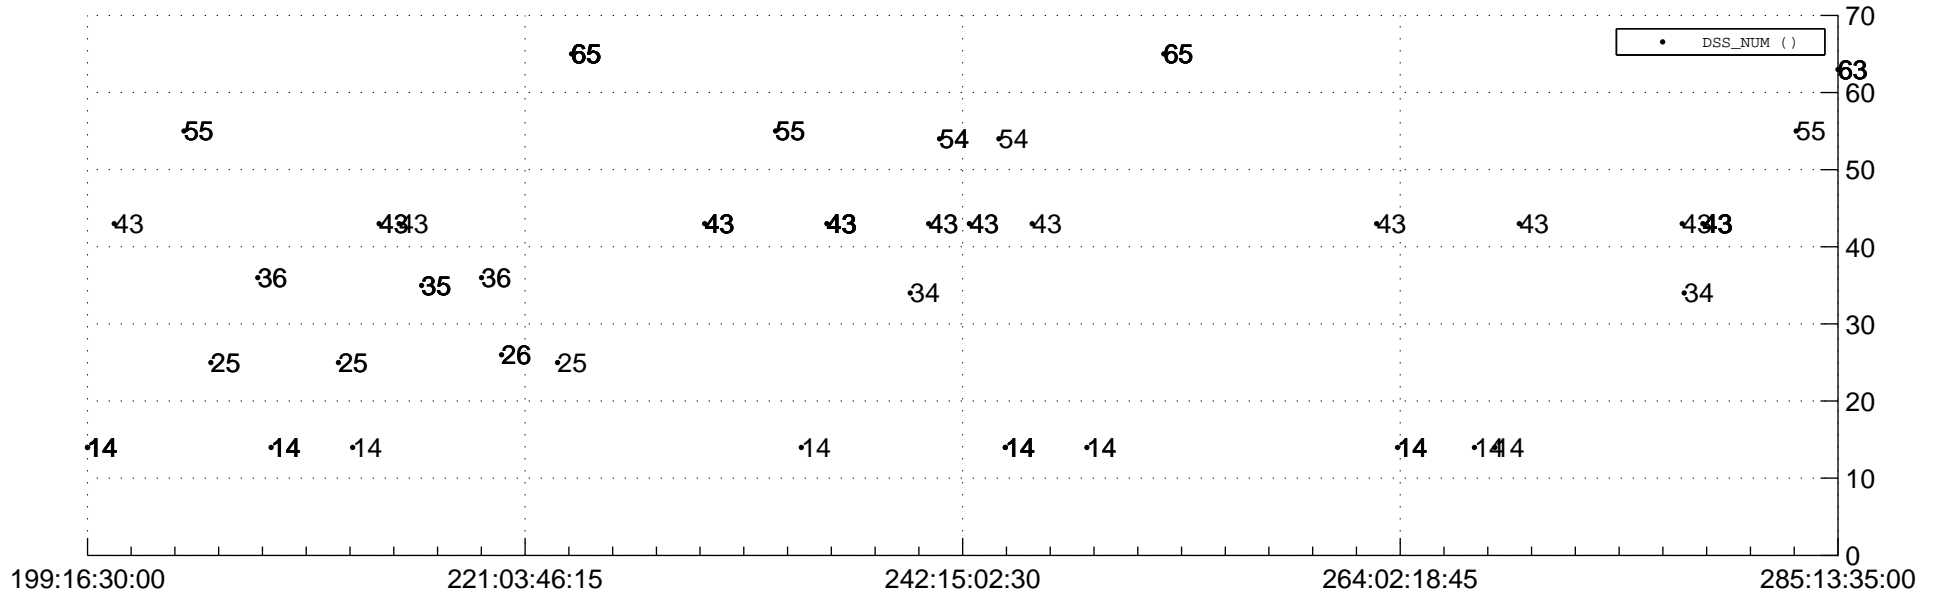

STEREO AHEAD Downlink Performance 2018:288

Number_of_Dropped_Frame

DSS_Station

Spacecraft Time (2018:199:16:30:00.000 -2018:285:13:35:00.000)

/disks/d81/project/stereo/mops/assessment/ahead/automation/output/engdump/yesterday/ahead_dp_2018_288.csv