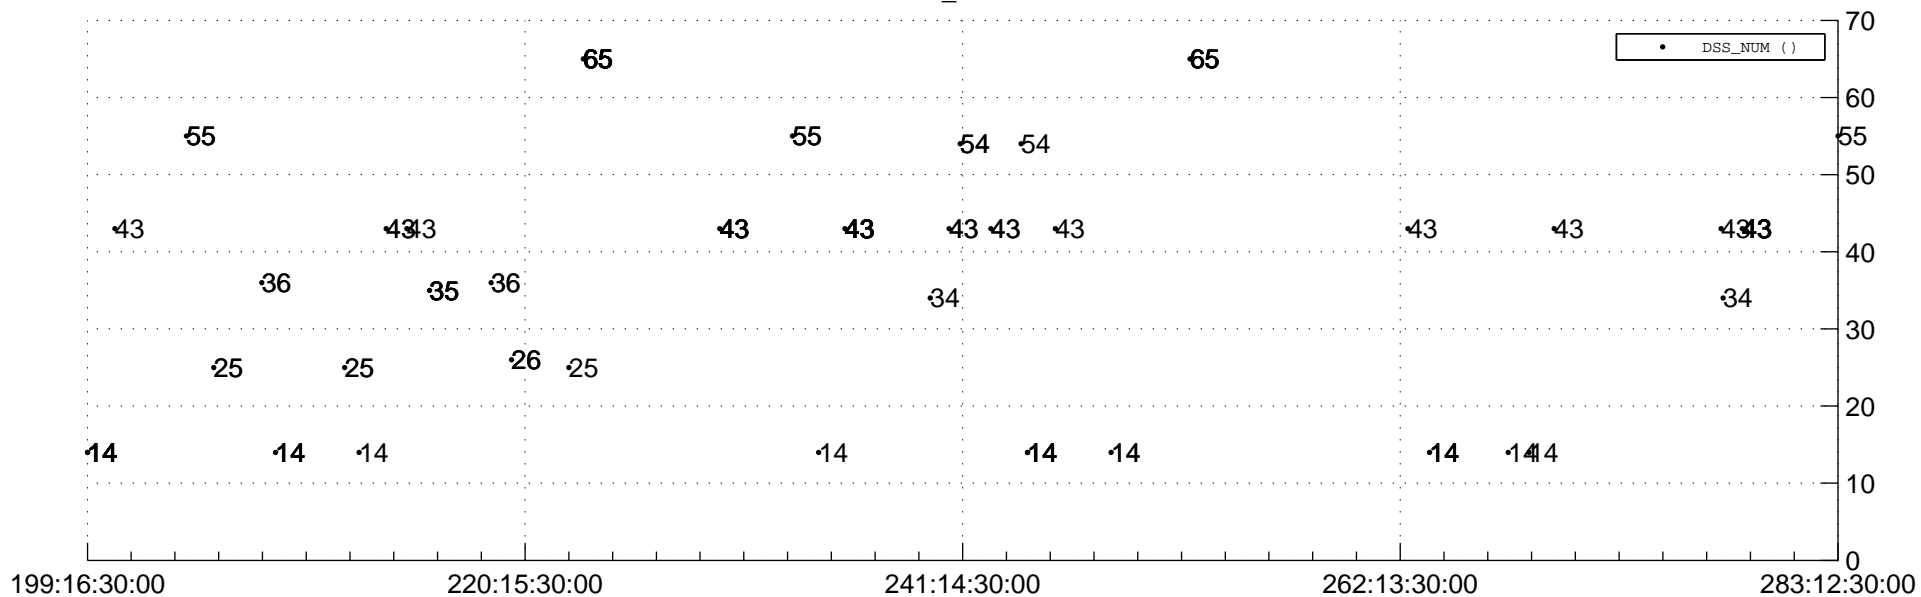

STEREO AHEAD Downlink Performance 2018:285

Number_of_Dropped_Frame

DSS_Station

Spacecraft Time (2018:199:16:30:00.000 -2018:283:12:30:00.000)

/disks/d81/project/stereo/mops/assessment/ahead/automation/output/engdump/yesterdaily/ahead_dp_2018_285.csv