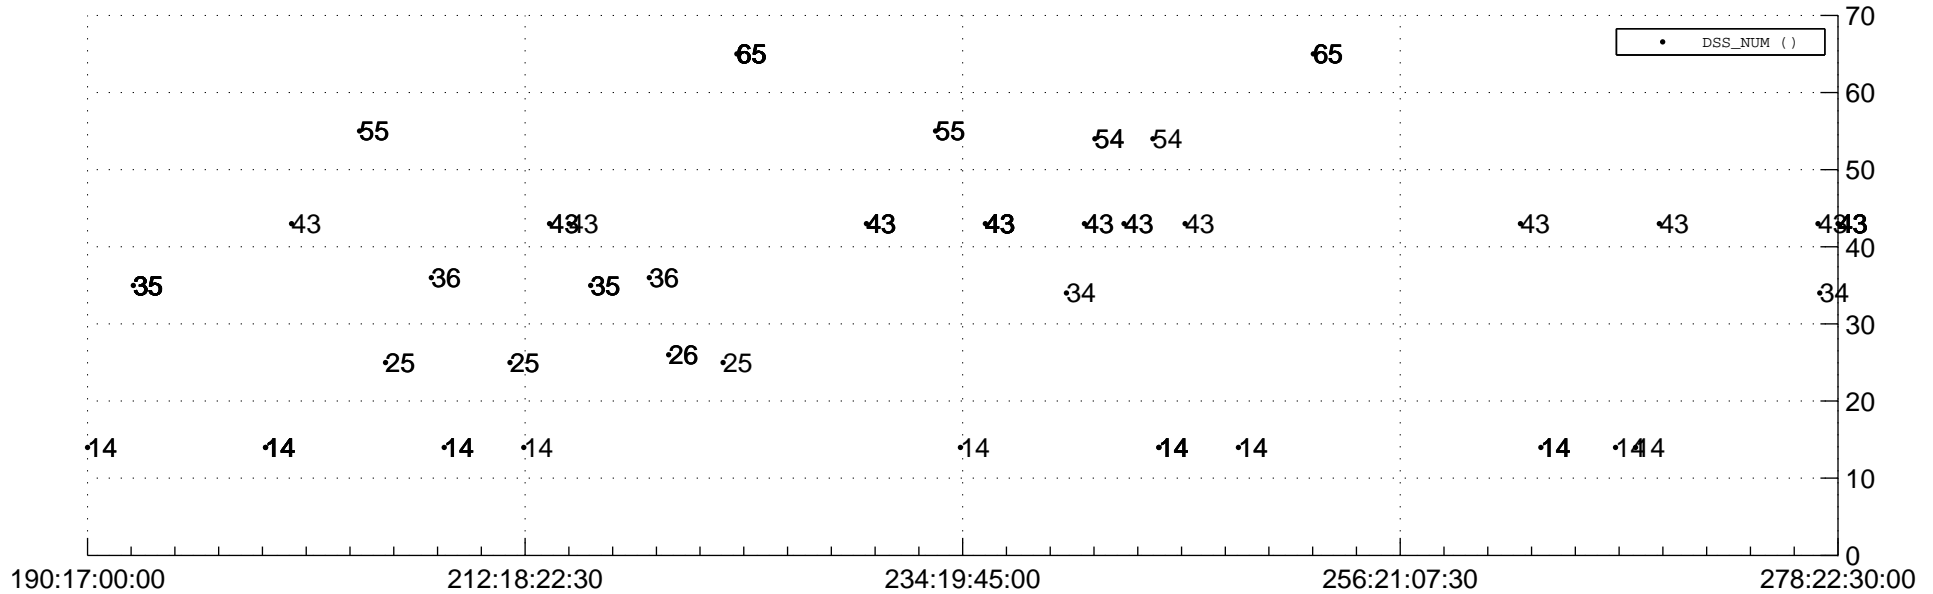

STEREO AHEAD Downlink Performance 2018:284

Number_of_Dropped_Frame

DSS_Station

Spacecraft Time (2018:190:17:00:00.000 -2018:278:22:30:00.000)

/disks/d81/project/stereo/mops/assessment/ahead/automation/output/engdump/yesterdaily/ahead_dp_2018_284.csv