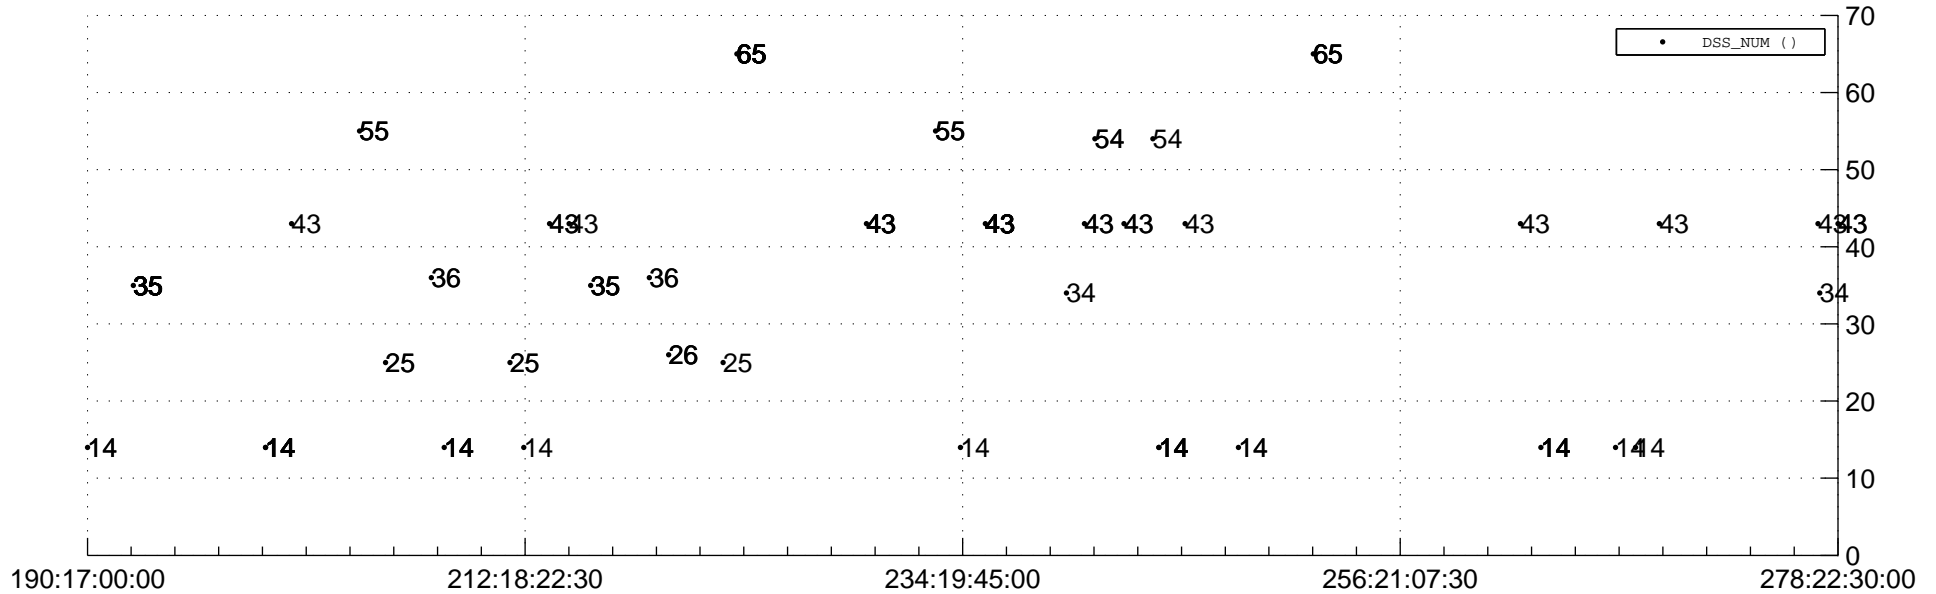

STEREO AHEAD Downlink Performance 2018:280

Number_of_Dropped_Frame

DSS_Station

Spacecraft Time (2018:190:17:00:00.000 -2018:278:22:30:00.000)

/disks/d81/project/stereo/mops/assessment/ahead/automation/output/engdump/yesterday/ahead_dp_2018_280.csv