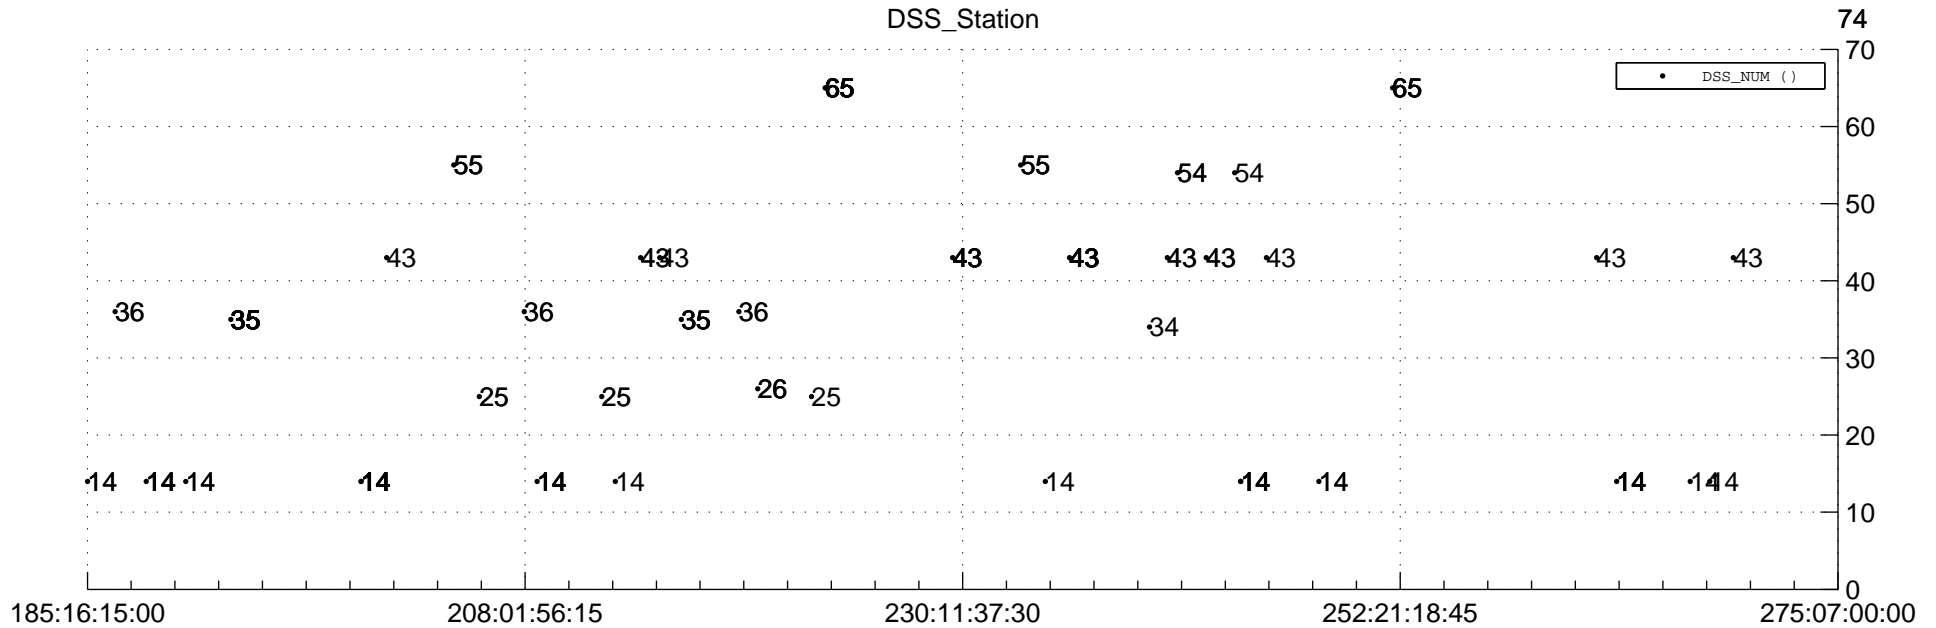

STEREO AHEAD Downlink Performance 2018:277

Number_of_Dropped_Frame

84

84

83

DSS_Station

Spacecraft Time (2018:185:16:15:00.000 -2018:275:07:00:00.000)

/disks/d81/project/stereo/mops/assessment/ahead/automation/output/engdump/yesterdaily/ahead_dp_2018_277.csv