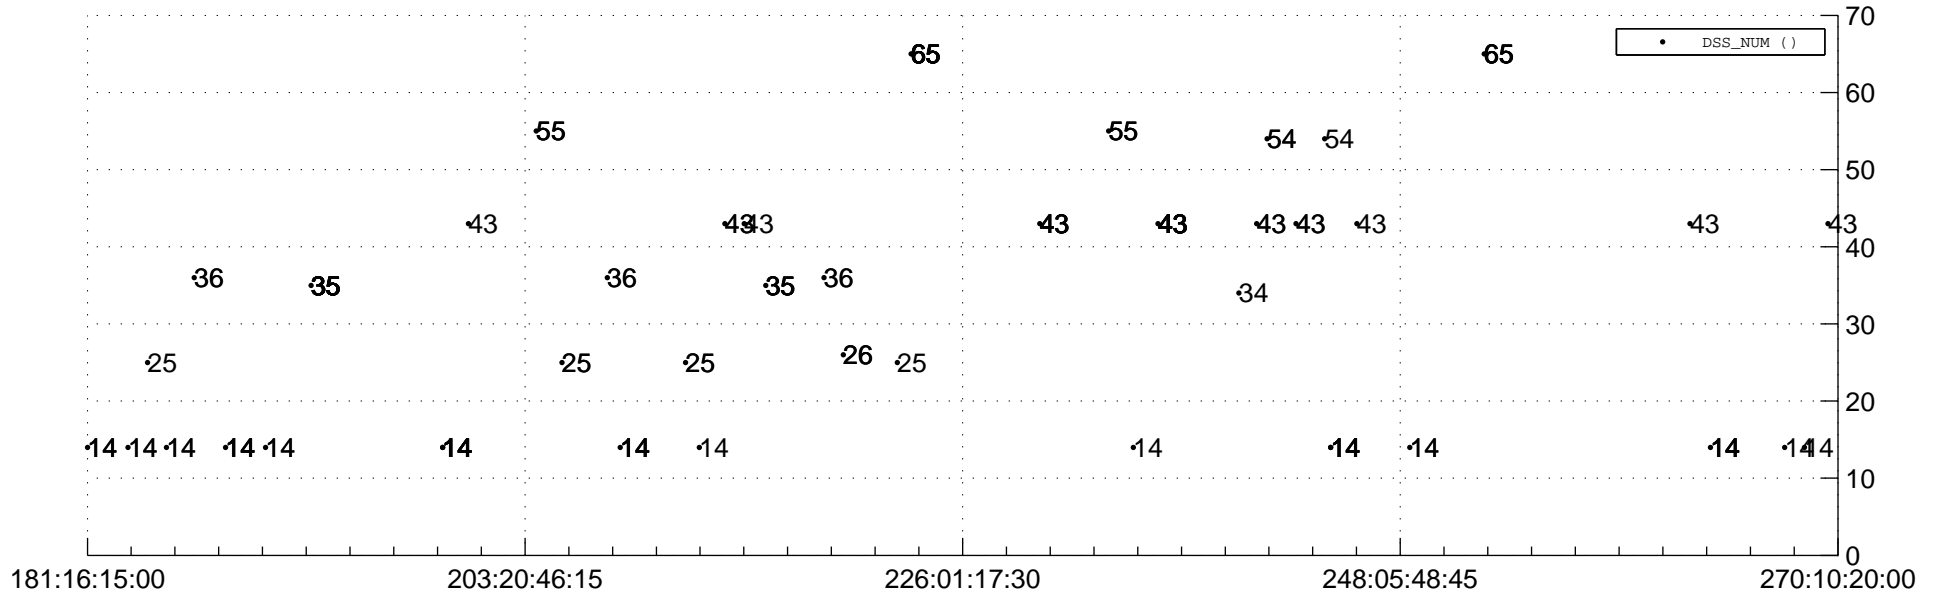

STEREO AHEAD Downlink Performance 2018:275

Number_of_Dropped_Frame

84 84 83

DSS_Station

Spacecraft Time (2018:181:16:15:00.000 -2018:270:10:20:00.000)

/disks/d81/project/stereo/mops/assessment/ahead/automation/output/engdump/yesterdaily/ahead_dp_2018_275.csv