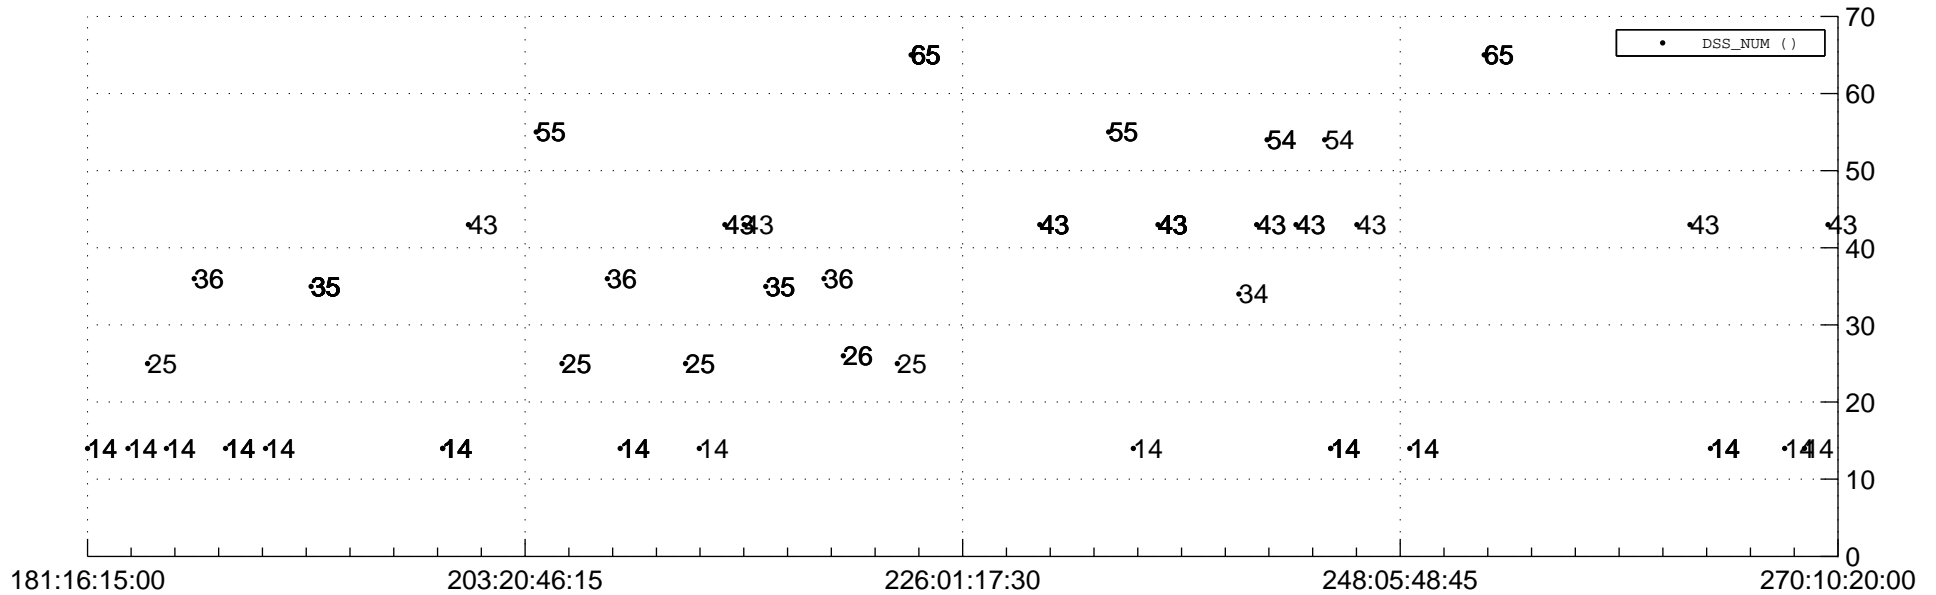

# STEREO AHEAD Downlink Performance 2018:274

## Number\_of\_Dropped\_Frame

## DSS\_Station

Spacecraft Time (2018:181:16:15:00.000 -2018:270:10:20:00.000)

/disks/d81/project/stereo/mops/assessment/ahead/automation/output/engdump/yesterdaily/ahead\_dp\_2018\_274.csv

Date Created: 10/01/2018 09:59:53 AM