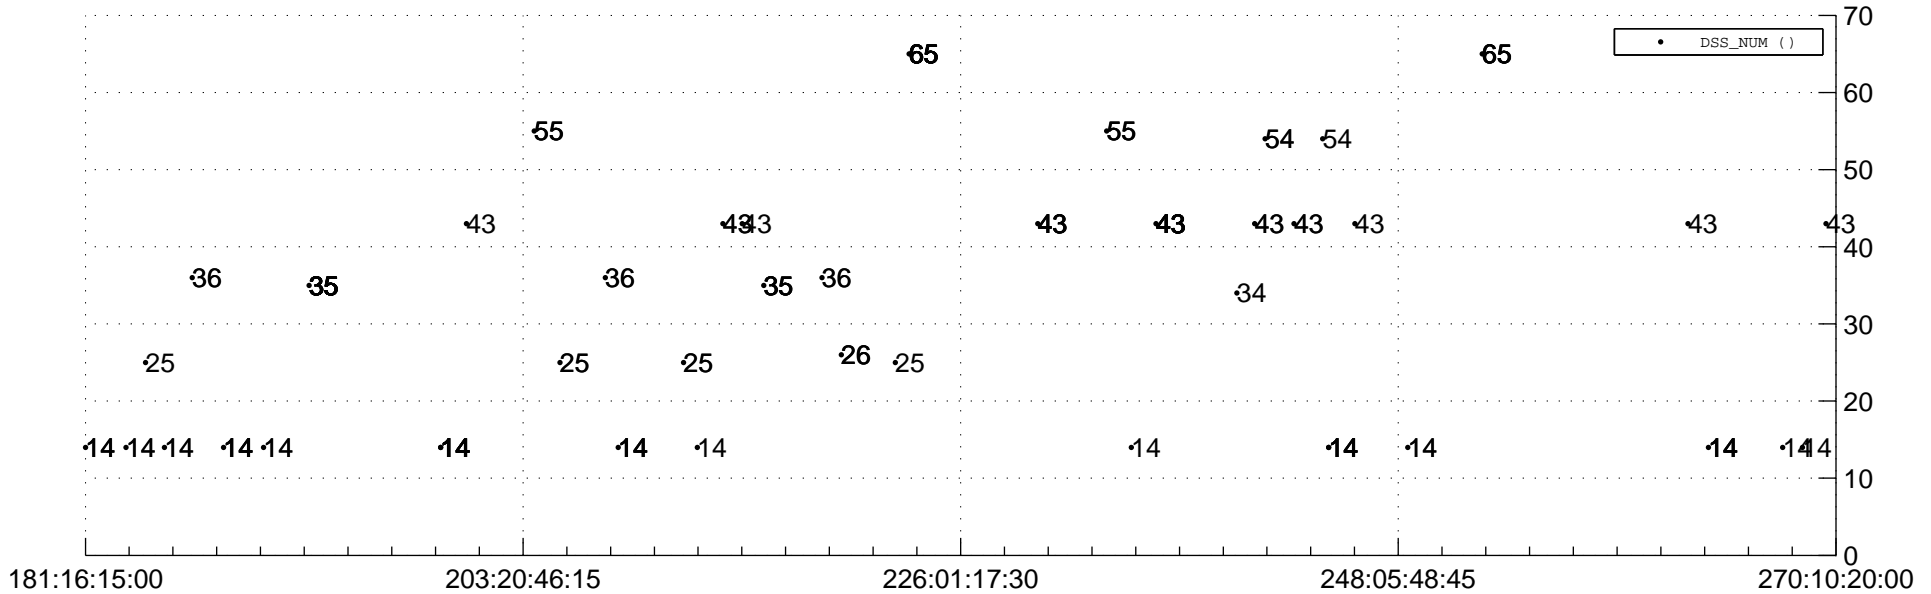

STEREO AHEAD Downlink Performance 2018:272

Number_of_Dropped_Frame

DSS_Station

Spacecraft Time (2018:181:16:15:00.000 -2018:270:10:20:00.000)

/disks/d81/project/stereo/mops/assessment/ahead/automation/output/engdump/yesterday/ahead_dp_2018_272.csv