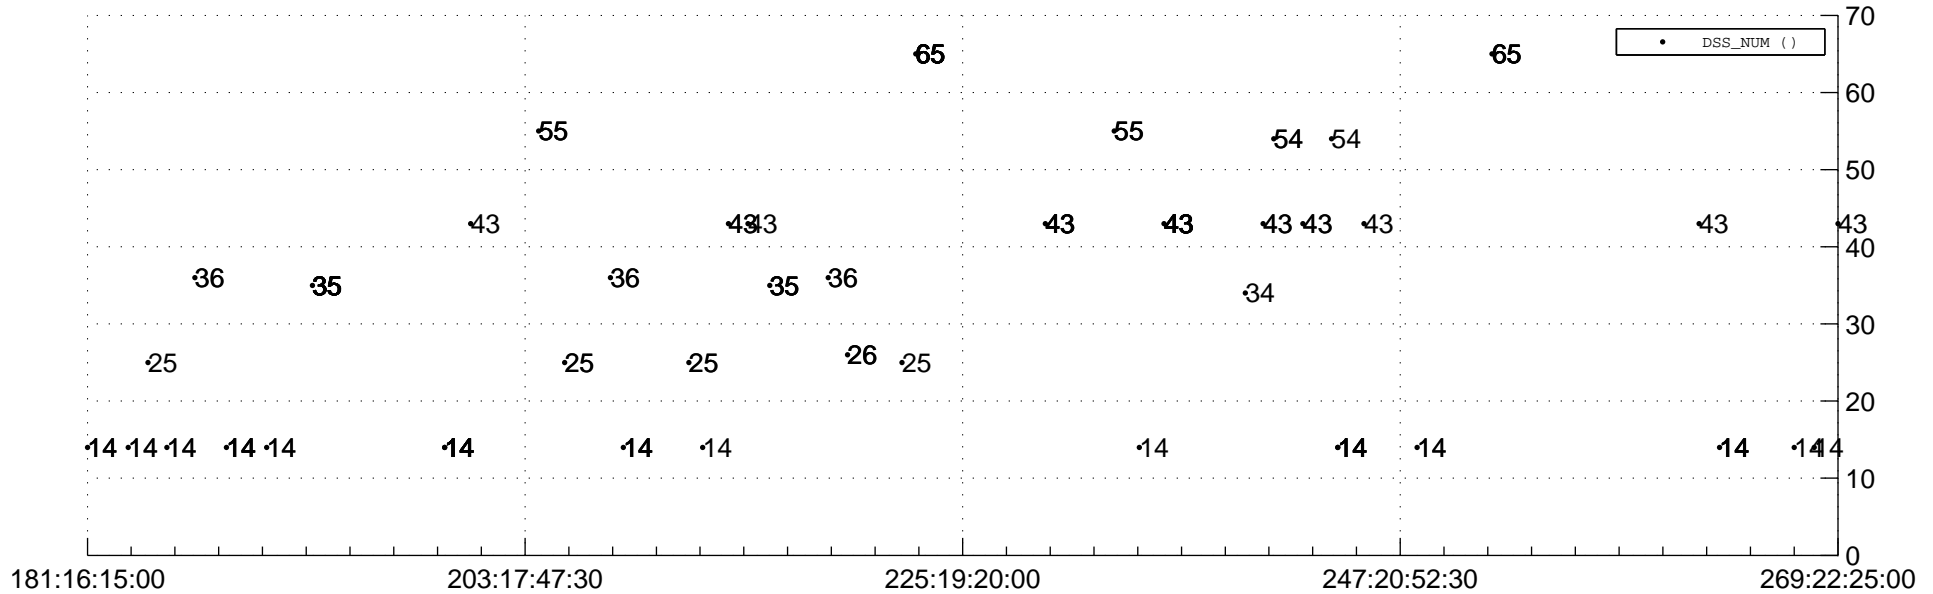

STEREO AHEAD Downlink Performance 2018:270

Number_of_Dropped_Frame

84 84

DSS_Station

Spacecraft Time (2018:181:16:15:00.000 -2018:269:22:25:00.000)

/disks/d81/project/stereo/mops/assessment/ahead/automation/output/engdump/yesterday/ahead_dp_2018_270.csv