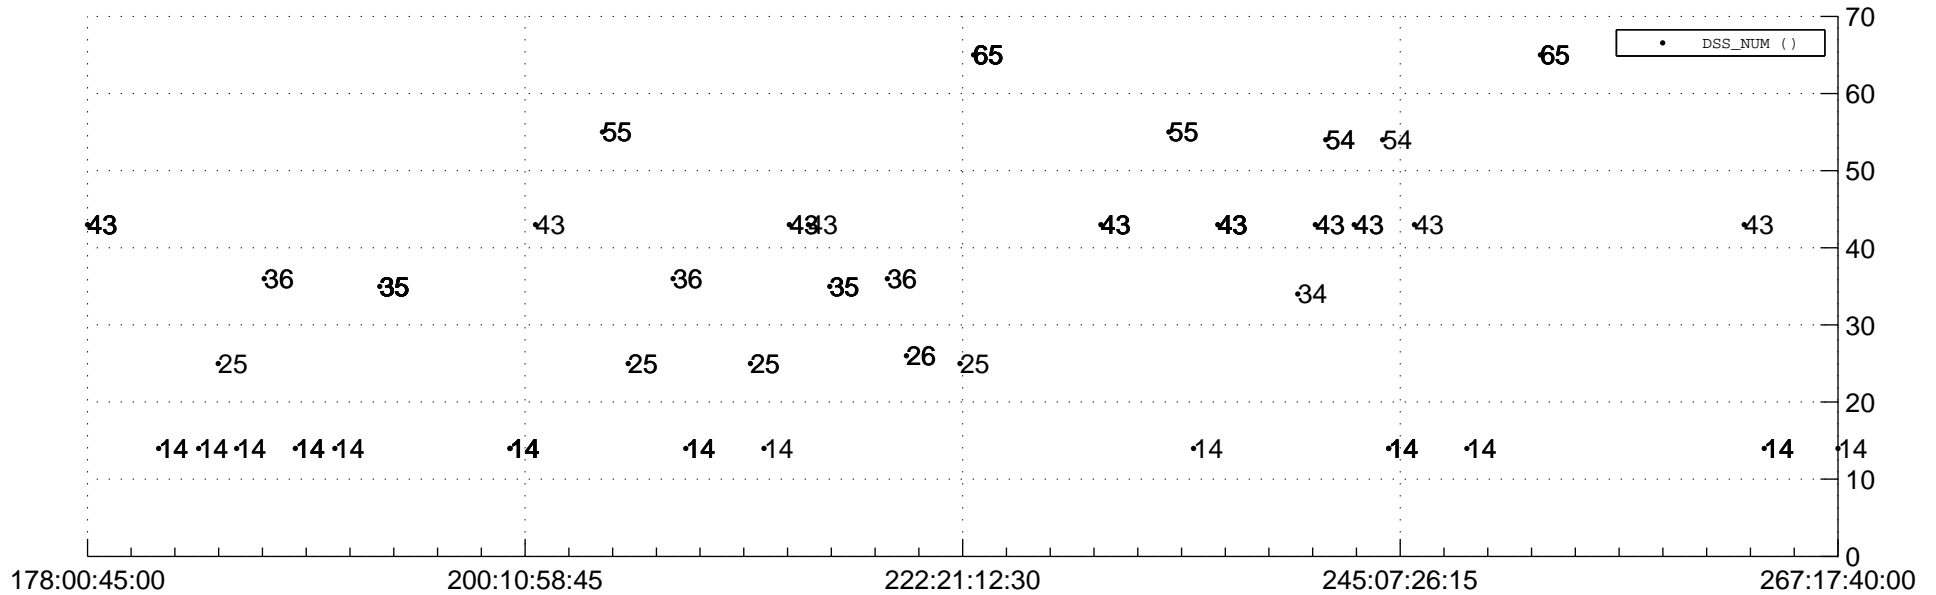

STEREO AHEAD Downlink Performance 2018:268

Number_of_Dropped_Frame

84 84

DSS_Station

Spacecraft Time (2018:178:00:45:00.000 -2018:267:17:40:00.000)

/disks/d81/project/stereo/mops/assessment/ahead/automation/output/engdump/yesterday/ahead_dp_2018_268.csv