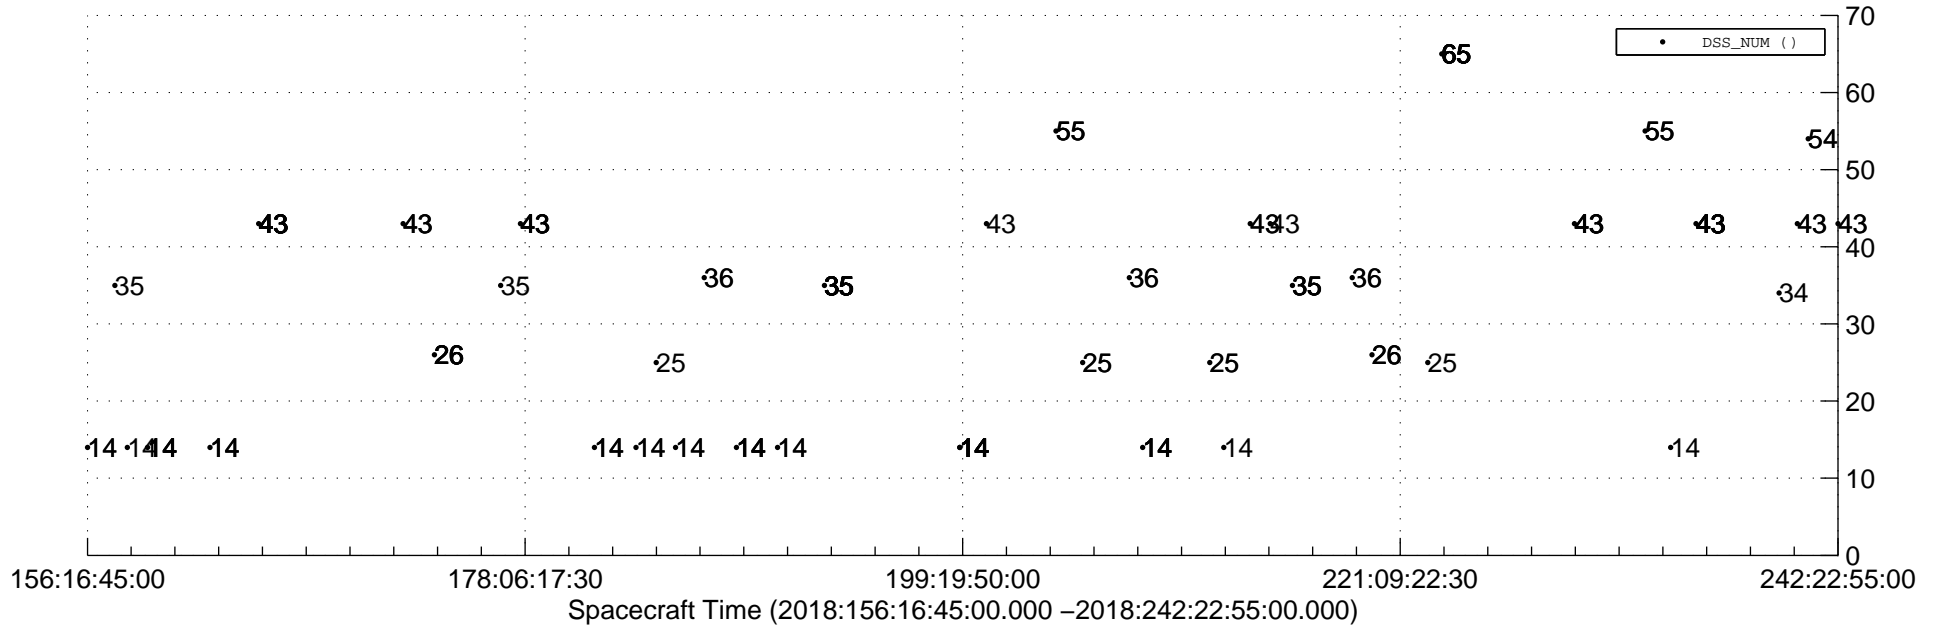

STEREO AHEAD Downlink Performance 2018:244

Number_of_Dropped_Frame

DSS_Station

Spacecraft Time (2018:156:16:45:00.000 -2018:242:22:55:00.000)

/disks/d81/project/stereo/mops/assessment/ahead/automation/output/engdump/yesterday/ahead_dp_2018_244.csv