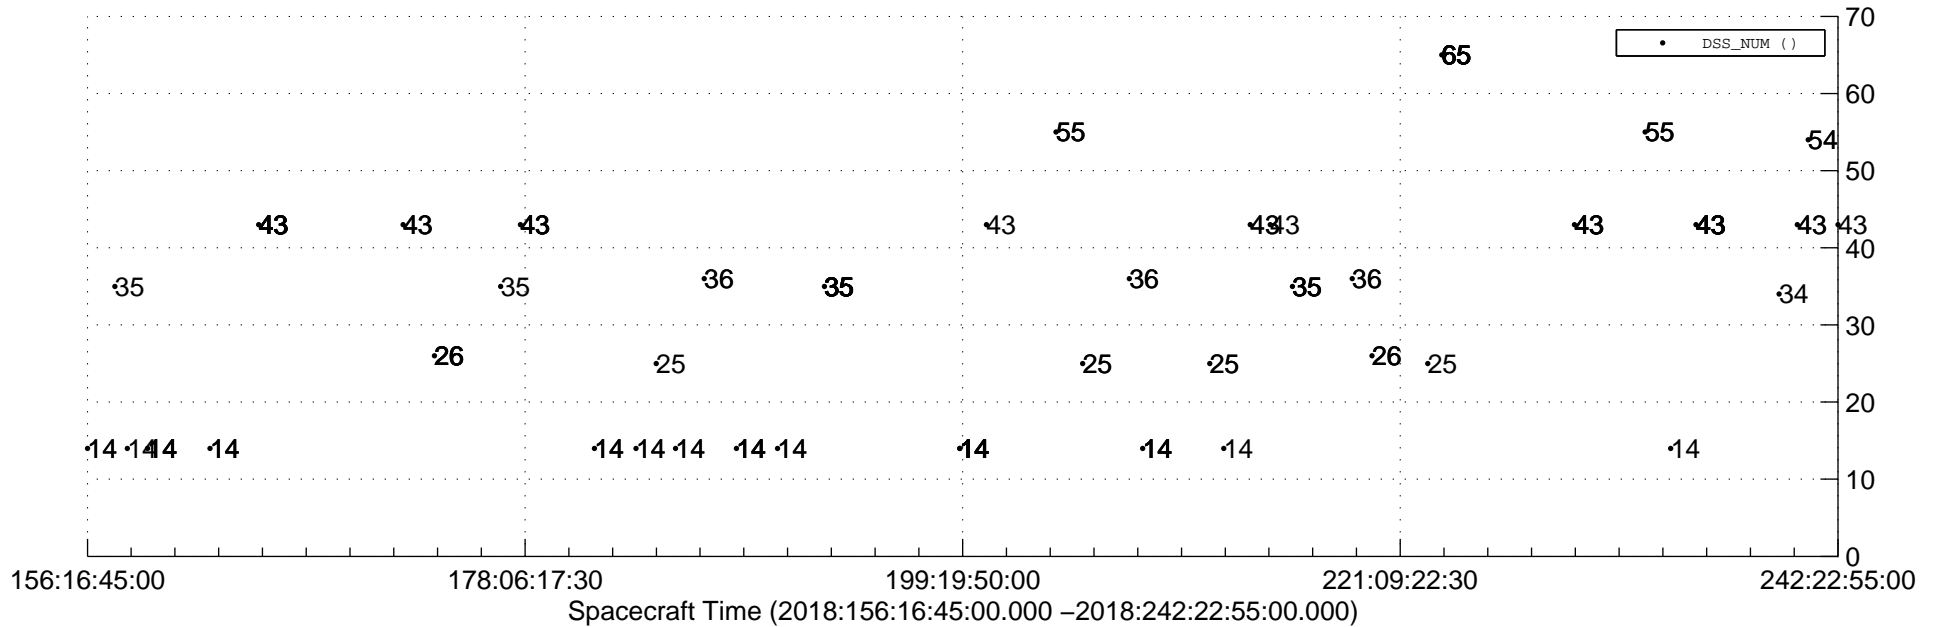

STEREO AHEAD Downlink Performance 2018:243

Number_of_Dropped_Frame

DSS_Station

Spacecraft Time (2018:156:16:45:00.000 -2018:242:22:55:00.000)

/disks/d81/project/stereo/mops/assessment/ahead/automation/output/engdump/yesterdaily/ahead_dp_2018_243.csv