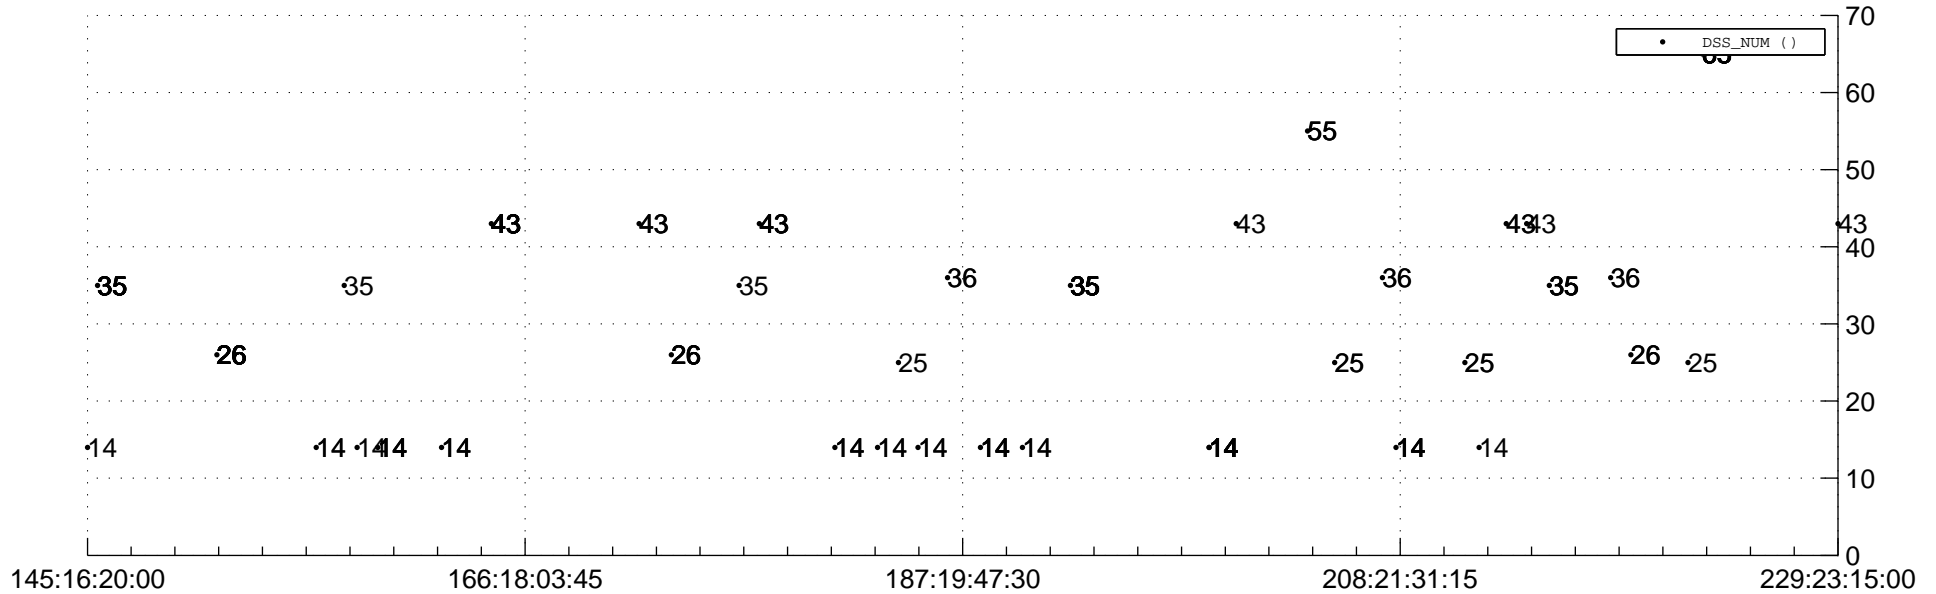

STEREO AHEAD Downlink Performance 2018:230

Number_of_Dropped_Frame

DSS_Station

Spacecraft Time (2018:145:16:20:00.000 -2018:229:23:15:00.000)

/disks/d81/project/stereo/mops/assessment/ahead/automation/output/engdump/yesterdaily/ahead_dp_2018_230.csv