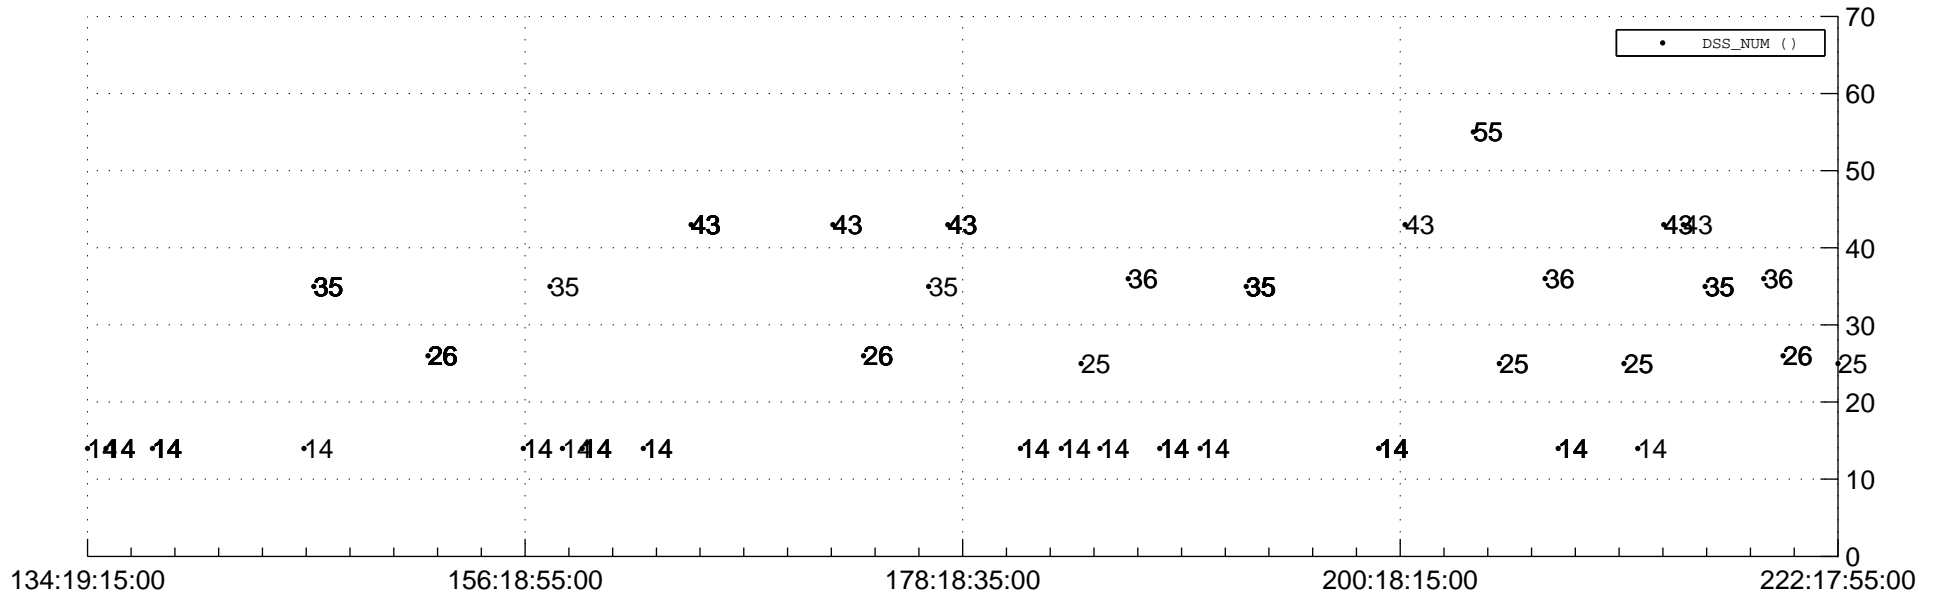

STEREO AHEAD Downlink Performance 2018:223

Number_of_Dropped_Frame

DSS_Station

Spacecraft Time (2018:134:19:15:00.000 –2018:222:17:55:00.000)

/disks/d81/project/stereo/mops/assessment/ahead/automation/output/engdump/yesterday/ahead_dp_2018_223.csv