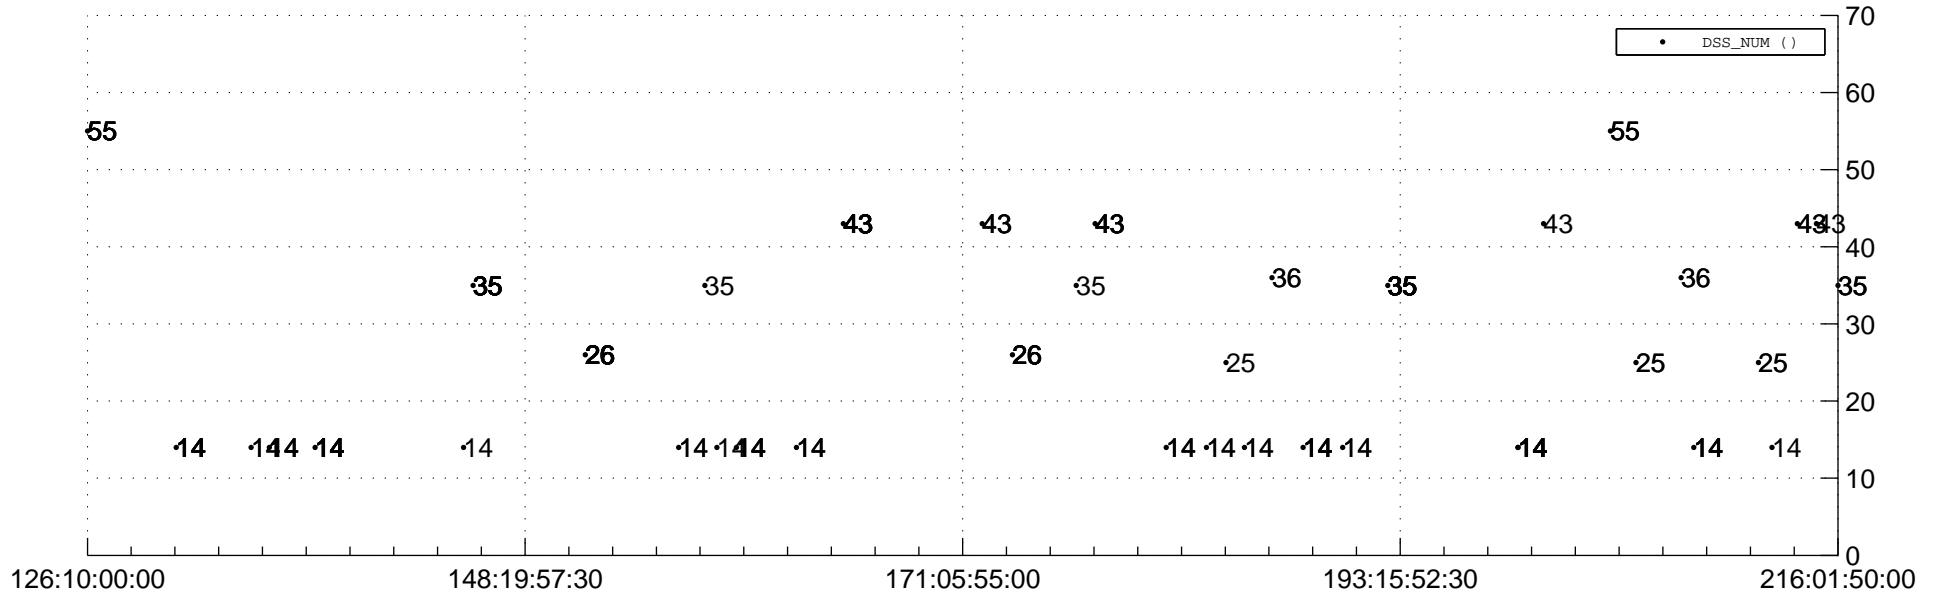

STEREO AHEAD Downlink Performance 2018:217

Number_of_Dropped_Frame

DSS_Station

Spacecraft Time (2018:126:10:00:00.000 –2018:216:01:50:00.000)

/disks/d81/project/stereo/mops/assessment/ahead/automation/output/engdump/yesterday/ahead_dp_2018_217.csv