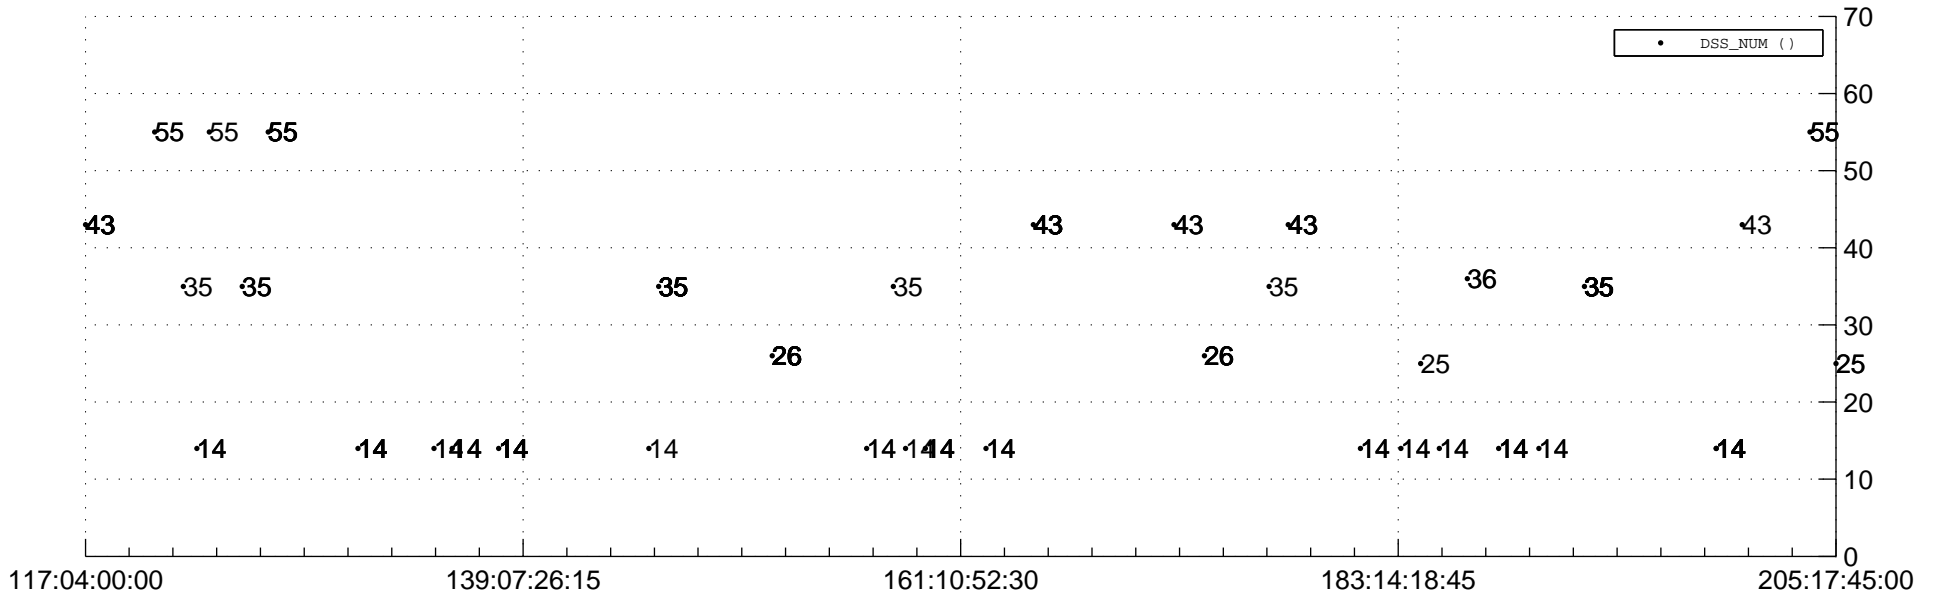

STEREO AHEAD Downlink Performance 2018:207

Number_of_Dropped_Frame

DSS_Station

Spacecraft Time (2018:117:04:00:00.000 -2018:205:17:45:00.000)

/disks/d81/project/stereo/mops/assessment/ahead/automation/output/engdump/yesterday/ahead_dp_2018_207.csv