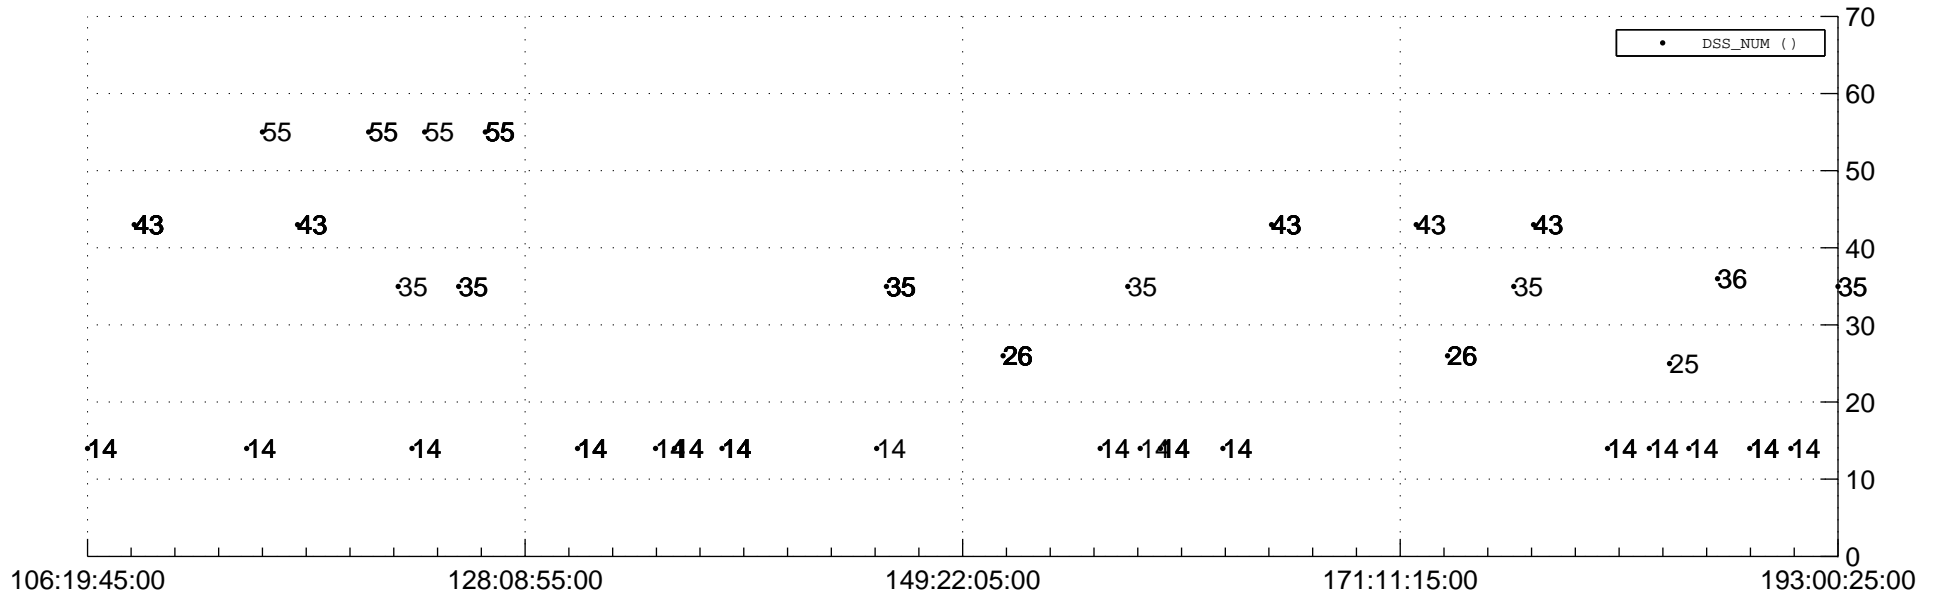

STEREO AHEAD Downlink Performance 2018:194

Number_of_Dropped_Frame

DSS_Station

Spacecraft Time (2018:106:19:45:00.000 -2018:193:00:25:00.000)

/disks/d81/project/stereo/mops/assessment/ahead/automation/output/engdump/yesterday/ahead_dp_2018_194.csv