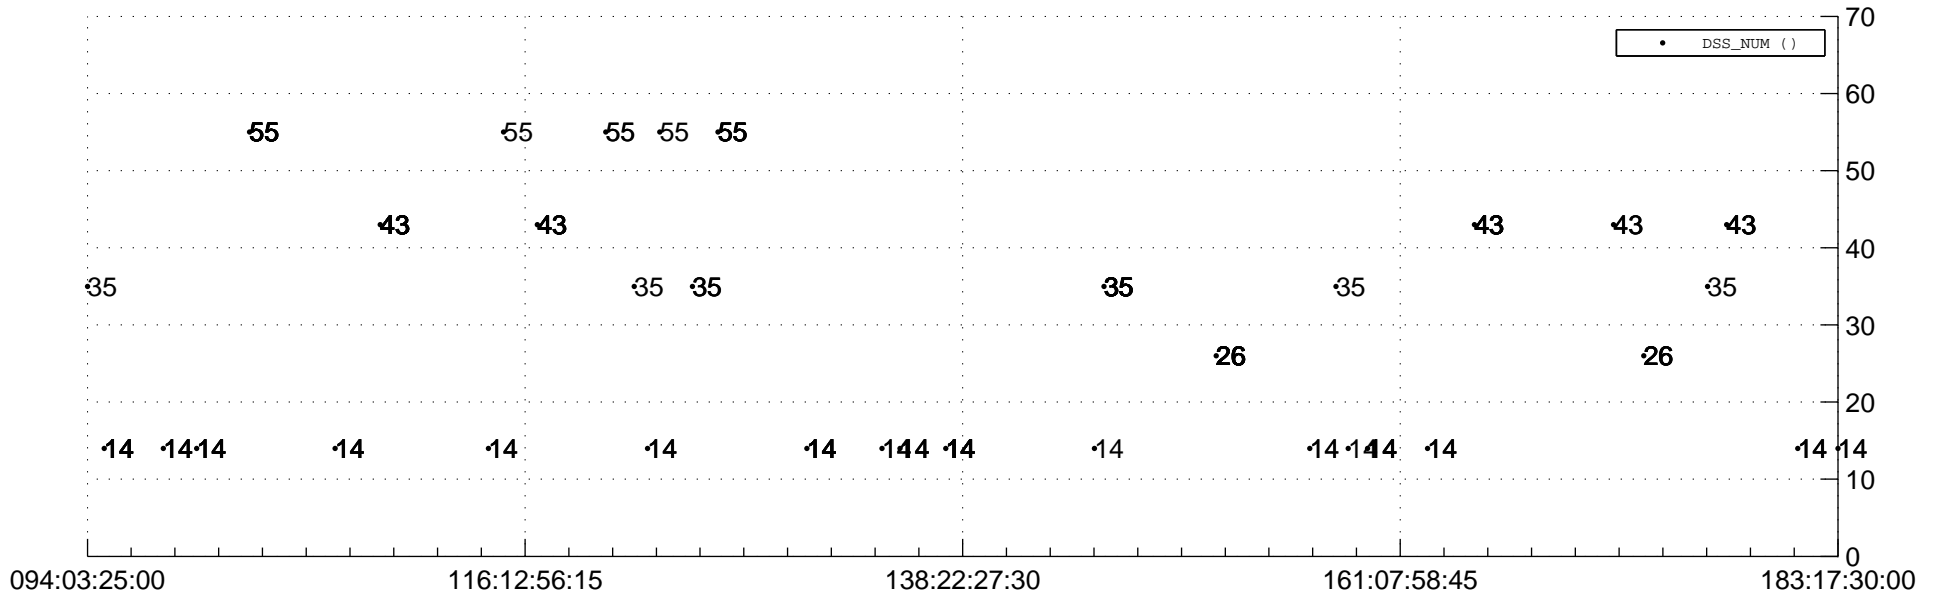

# STEREO AHEAD Downlink Performance 2018:184

## Number\_of\_Dropped\_Frame

## DSS\_Station

Spacecraft Time (2018:094:03:25:00.000 -2018:183:17:30:00.000)

/disks/d81/project/stereo/mops/assessment/ahead/automation/output/engdump/yesterday/ahead\_dp\_2018\_184.csv

Date Created:07/03/2018 09:30:31 AM