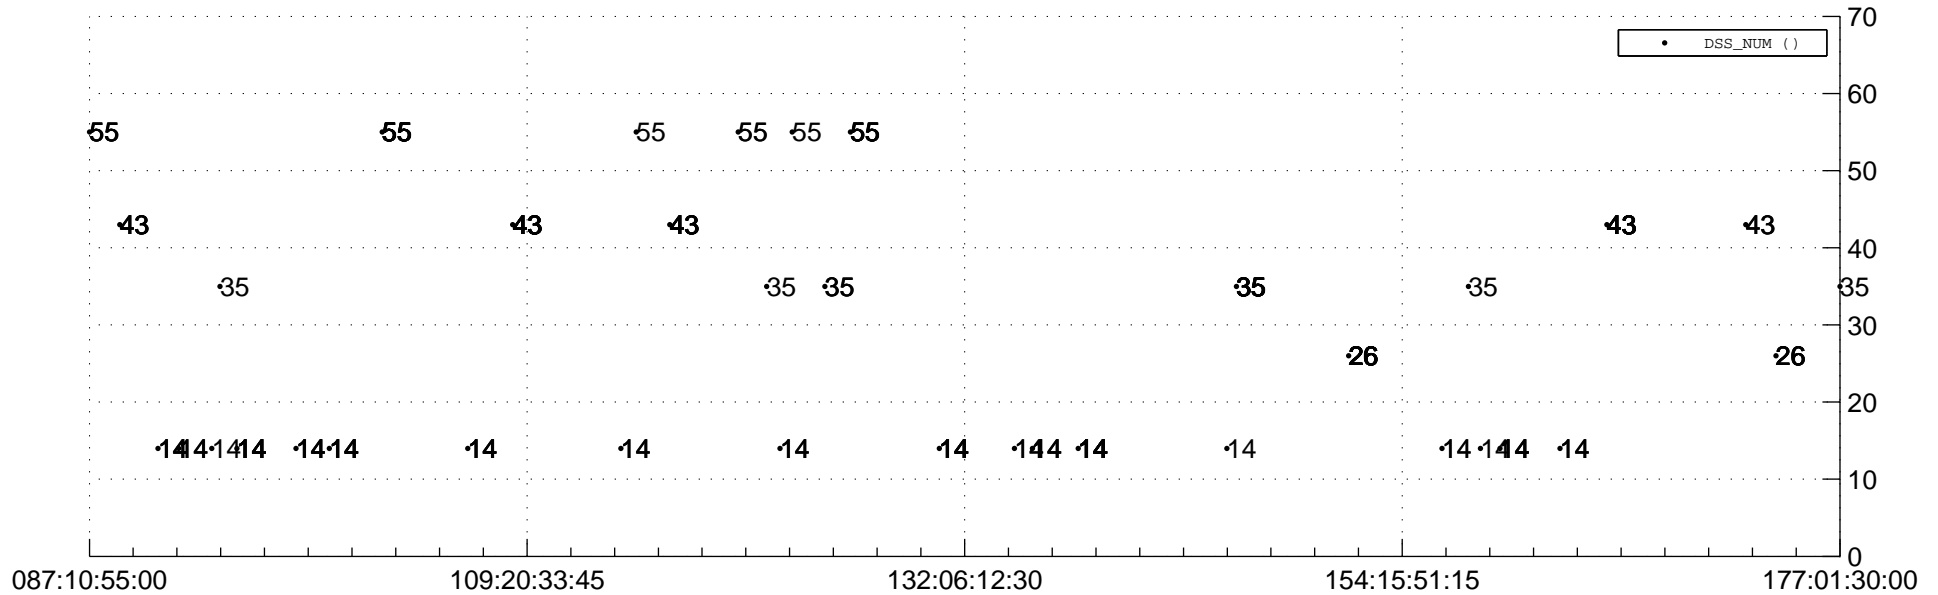

STEREO AHEAD Downlink Performance 2018:177

Number_of_Dropped_Frame

DSS_Station

Spacecraft Time (2018:087:10:55:00.000 -2018:177:01:30:00.000)

/disks/d81/project/stereo/mops/assessment/ahead/automation/output/engdump/yesterday/ahead_dp_2018_177.csv