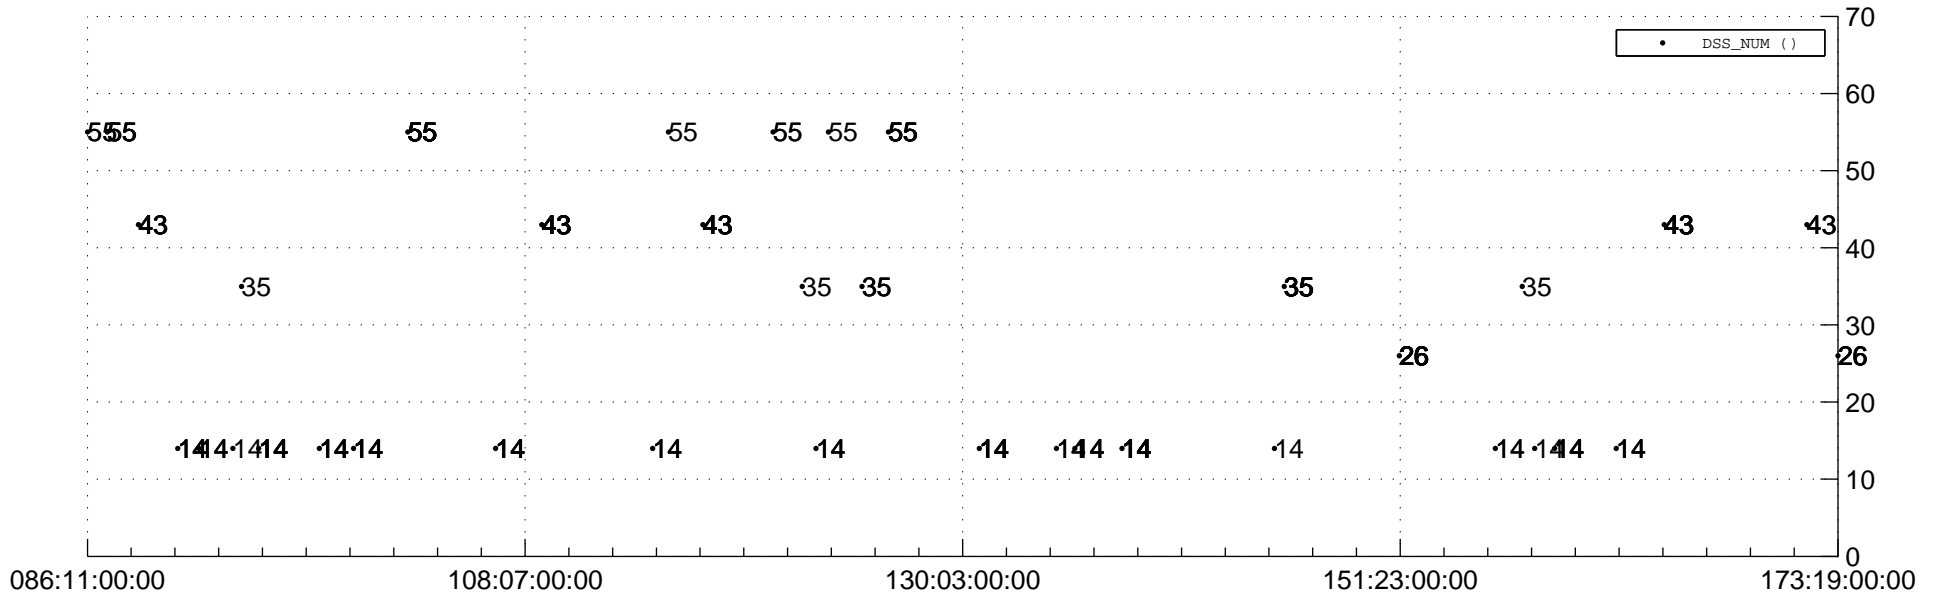

STEREO AHEAD Downlink Performance 2018:176

Number_of_Dropped_Frame

DSS_Station

Spacecraft Time (2018:086:11:00:00.000 -2018:173:19:00:00.000)

/disks/d81/project/stereo/mops/assessment/ahead/automation/output/engdump/yesterday/ahead_dp_2018_176.csv